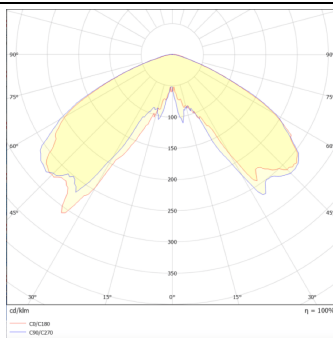

### GRANVIA F

Lavov Street Light from the family GRAN VIA with a power of 60W and a lighting distribution type T1 with a real lumen output of 7732,78 lm, and an efficiency of 128,88 lm/W, CRI  $\geq 70$  with a ON-OFF driver, made in die cast aluminium Body, Front Tempered Glass and finished in Black color. External frosted diffuser.

### Photometry

Product	
Real power (W)	60
Real luminous flux (Lm)	7732.78
Luminous efficiency (Lm/W)	128.879666666667
Colour	black
Control gear included	yes
Control gear	ON-OFF
Light source	LED
Type of LED	PHILIPS 5050
Average life time (h)	50000h L70B82
Colour temperature (K)	3000K
Colour consistency (SDCM)	<5
CRI	>80
IK	IK08