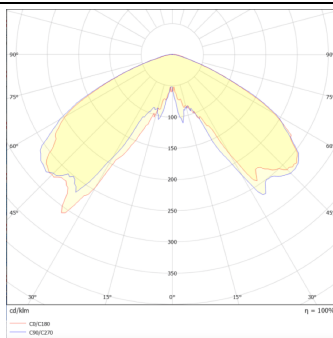

GRANVIA F

Lavov Street Light from the family GRAN VIA with a power of 60W and a lighting distribution type T1 with a real lumen output of 7732,78 lm, and an efficiency of 128,88 lm/W, CRI ≥ 70 with a ON-OFF driver, made in die cast aluminium Body, Front Tempered Glass and finished in Black color. External frosted diffuser.

Item code	86.OS10.3311.02
Product type	Outdoor
Category	Street lights
Family	GRAN VIA
Subfamily	GRANVIA F
Pictograms	

Scheme

Photometry

Product	
Real power (W)	60
Real luminous flux (Lm)	7732.78
Luminous efficiency (Lm/W)	128.87966666667
Colour	black
Control gear included	yes
Control gear	ON-OFF
Light source	LED
Type of LED	PHILIPS 5050
Average life time (h)	50000h L70B82
Colour temperature (K)	3000K
Colour consistency (SDCM)	<5
CRI	>80
IK	IK08