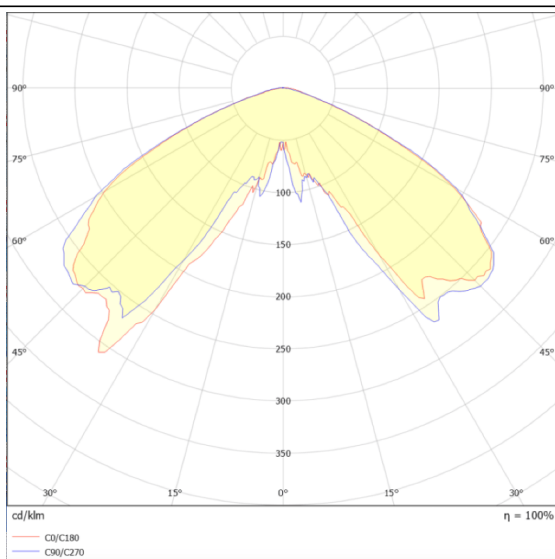

GRANVIA F

Lavov Street Light from the family GRAN VIA with a power of 60W and a lighting distribution type T1 with a real lumen output of 7732,78 lm, and an efficiency of 128,88 lm/W, CRI ≥ 70 with a ON-OFF driver, made in die cast aluminium Body, Front Tempered Glass and finished in Black color. External frosted diffuser.

Scheme

Photometry

Item code	86.OS10.3311.02
Product type	Outdoor
Category	Street lights
Family	GRAN VIA
Subfamily	GRANVIA F
Pictograms	

Product	
Real power (W)	60
Real luminous flux (Lm)	7732.78
Luminous efficiency (Lm/W)	128.879666666667
Colour	black
Control gear included	yes
Control gear	ON-OFF
Light source	LED
Type of LED	PHILIPS 5050
Average life time (h)	50000h L70B82
Colour temperature (K)	3000K
Colour consistency (SDCM)	5
CRI	>80
IK	IK08