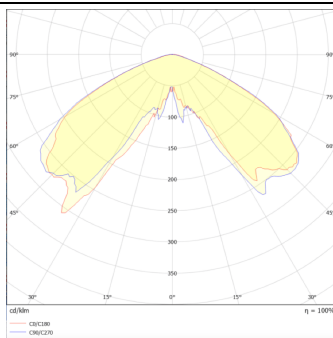

GRANVIA F

Lavov Street Light from the family GRAN VIA with a power of 60W and a lighting distribution type T1 with a real lumen output of 7732,78 lm, and an efficiency of 128,88 lm/W, CRI ≥ 70 with a ON-OFF driver, made in die cast aluminium Body, Front Tempered Glass and finished in Black color. External frosted diffuser.

Item code	86.OS10.3311.02
Product type	Outdoor
Category	Street lights
Family	GRAN VIA
Subfamily	GRANVIA F
Pictograms	

Scheme

Photometry

Product	
Real power (W)	60
Real luminous flux (Lm)	7732.78
Luminous efficiency (Lm/W)	128.879666666667
Colour	black
Chip Brand	SUNPU
Control gear included	yes
Control gear	ON-OFF
Light source	LED
Type of LED	PHILIPS 5050
Average life time (h)	50000h L70B82
Colour temperature (K)	3000K
Colour consistency (SDCM)	<5
CRI	>80
IK	IK08