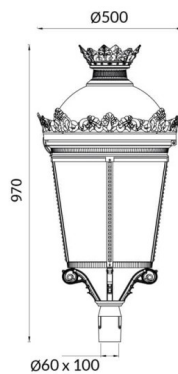

GRANVIA F

Lavov Street Light from the family GRAN VIA with a power of 60W and a lighting distribution type T1 with a real lumen output of 7732,78 lm, and an efficiency of 128,88 lm/W, CRI ≥ 70 with a ON-OFF driver, made in die cast aluminium Body, Front Tempered Glass and finished in Black color. External frosted diffuser.

Scheme

Photometry

Item code	86.OS10.3311.02
Product type	Outdoor
Category	Street lights
Family	GRAN VIA
Subfamily	GRANVIA F
Pictograms	

Product	
Real power (W)	60
Real luminous flux (Lm)	7732.78
Luminous efficiency (Lm/W)	128.879666666667
Colour	black
Control gear included	yes
Control gear	ON-OFF
Light source	LED
Type of LED	PHILIPS 5050
Average life time (h)	50000h L70B82
Colour temperature (K)	3000K
Colour consistency (SDCM)	5
CRI	>80
IK	IK08