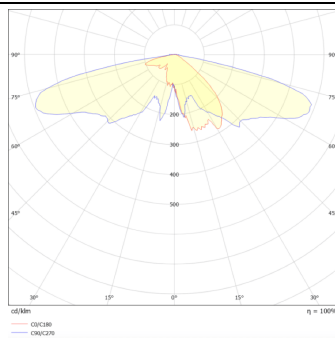

### GRANVIA F

Lavov Street Light from the family GRAN VIA with a power of 60W and a lighting distribution type T2A with a real lumen output of 7071,67 lm, and an efficiency of 117,86 lm/W, CRI  $\geq 70$  with a ON-OFF driver, made in die cast aluminium Body, Front Tempered Glass and finished in Black color. External frosted diffuser.

### Photometry

Product	
Real power (W)	60
Real luminous flux (Lm)	7071.67
Luminous efficiency (Lm/W)	117.86116666667
Colour	black
Control gear included	yes
Control gear	ON-OFF
Light source	LED
Type of LED	PHILIPS 5050
Average life time (h)	50000h L70B83
Colour temperature (K)	3000K
Colour consistency (SDCM)	<5
CRI	>80
IK	IK08