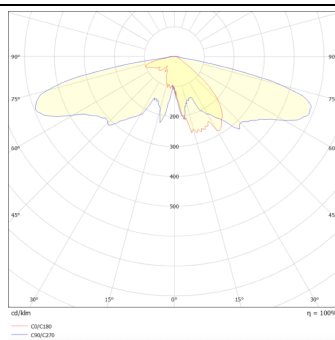

GRANVIA F

Lavov Street Light from the family GRAN VIA with a power of 60W and a lighting distribution type T2A with a real lumen output of 7071,67 lm, and an efficiency of 117,86 lm/W, CRI ≥ 70 with a ON-OFF driver, made in die cast aluminium Body, Front Tempered Glass and finished in Black color. External frosted diffuser.

Item code	86.OS10.3321.02
Product type	Outdoor
Category	Street lights
Family	GRAN VIA
Subfamily	GRANVIA F
Pictograms	

Scheme

Photometry

Product	
Real power (W)	60
Real luminous flux (Lm)	7071.67
Luminous efficiency (Lm/W)	117.861166666667
Colour	black
Control gear included	yes
Control gear	ON-OFF
Light source	LED
Type of LED	PHILIPS 5050
Average life time (h)	50000h L70B83
Colour temperature (K)	3000K
Colour consistency (SDCM)	<5
CRI	>80
IK	IK08