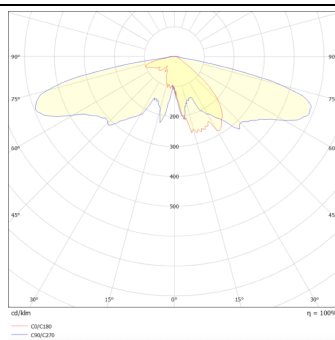

GRANVIA F

Lavov Street Light from the family GRAN VIA with a power of 60W and a lighting distribution type T2A with a real lumen output of 7071,67 lm, and an efficiency of 117,86 lm/W, CRI ≥ 70 with a ON-OFF driver, made in die cast aluminium Body, Front Tempered Glass and finished in Black color. External frosted diffuser.

Item code	86.OS10.3321.02
Product type	Outdoor
Category	Street lights
Family	GRAN VIA
Subfamily	GRANVIA F
Pictograms	

Scheme

Photometry

Product	
Real power (W)	60
Real luminous flux (Lm)	7071.67
Luminous efficiency (Lm/W)	117.86116666667
Colour	black
Chip Brand	SUNPU
Control gear included	yes
Control gear	ON-OFF
Light source	LED
Type of LED	PHILIPS 5050
Average life time (h)	50000h L70B83
Colour temperature (K)	3000K
Colour consistency (SDCM)	<5
CRI	>80
IK	IK08