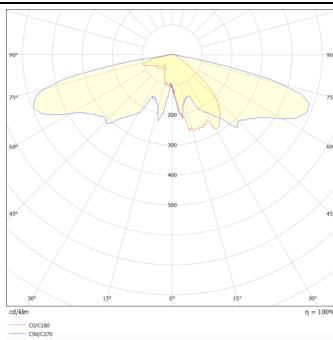

GRANVIA F

Lavov Street Light from the family GRAN VIA with a power of 60W and a lighting distribution type T2A with a real lumen output of 7071,67 lm, and an efficiency of 117,86 lm/W, CRI ≥ 70 with a ON-OFF driver, made in die cast aluminium Body, Front Tempered Glass and finished in Black color. External frosted diffuser.

Pictograms	    
	    
	

Scheme

Photometry

Product	
---------	--

Real power (W)	60
----------------	----

Real luminous flux (Lm)	7071.67
-------------------------	---------

Luminous efficiency (Lm/W)	117.86116666667
----------------------------	-----------------