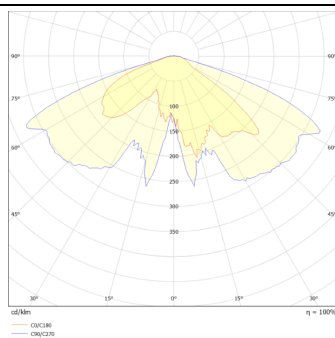

### GRANVIA F

Lavov Street Light from the family GRAN VIA with a power of 60W and a lighting distribution type T3A with a real lumen output of 7324,58 lm, and an efficiency of 122,08 lm/W, CRI  $\geq 70$  with a ON-OFF driver, made in die cast aluminium Body, Front Tempered Glass and finished in Black color. External frosted diffuser.

### Photometry

|                            |                  |
|----------------------------|------------------|
| Product                    |                  |
| Real power (W)             | 60               |
| Real luminous flux (Lm)    | 7324.58          |
| Luminous efficiency (Lm/W) | 122.076333333333 |
| Colour                     | black            |
| Control gear included      | yes              |
| Control gear               | ON-OFF           |
| Light source               | LED              |
| Type of LED                | PHILIPS 5050     |
| Average life time (h)      | 50000h L70B84    |
| Colour temperature (K)     | 3000K            |
| Colour consistency (SDCM)  | <5               |
| CRI                        | >80              |
| IK                         | IK08             |