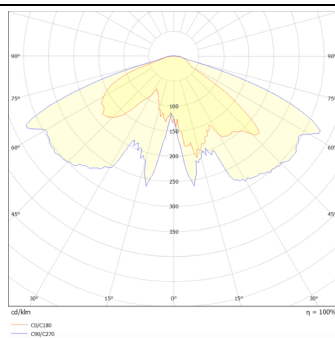

GRANVIA F

Lavov Street Light from the family GRAN VIA with a power of 60W and a lighting distribution type T3A with a real lumen output of 7324,58 lm, and an efficiency of 122,08 lm/W, CRI ≥ 70 with a ON-OFF driver, made in die cast aluminium Body, Front Tempered Glass and finished in Black color. External frosted diffuser.

Item code	86.OS10.3331.02
Product type	Outdoor
Category	Street lights
Family	GRAN VIA
Subfamily	GRANVIA F
Pictograms	

Scheme

Photometry

Product	
Real power (W)	60
Real luminous flux (Lm)	7324.58
Luminous efficiency (Lm/W)	122.076333333333
Colour	black
Chip Brand	SUNPU
Control gear included	yes
Control gear	ON-OFF
Light source	LED
Type of LED	PHILIPS 5050
Average life time (h)	50000h L70B84
Colour temperature (K)	3000K
Colour consistency (SDCM)	<5
CRI	>80
IK	IK08