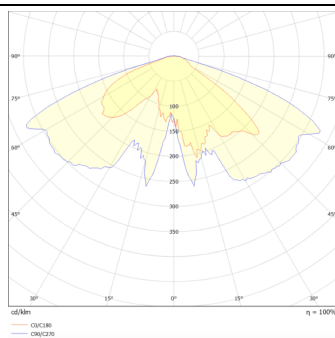

GRANVIA F

Lavov Street Light from the family GRAN VIA with a power of 60W and a lighting distribution type T3A with a real lumen output of 7324,58 lm, and an efficiency of 122,08 lm/W, CRI ≥ 70 with a ON-OFF driver, made in die cast aluminium Body, Front Tempered Glass and finished in Black color. External frosted diffuser.

Item code	86.OS10.3331.02
Product type	Outdoor
Category	Street lights
Family	GRAN VIA
Subfamily	GRANVIA F
Pictograms	

Scheme

Photometry

Product	
Real power (W)	60
Real luminous flux (Lm)	7324.58
Luminous efficiency (Lm/W)	122.076333333333
Colour	black
Control gear included	yes
Control gear	ON-OFF
Light source	LED
Type of LED	PHILIPS 5050
Average life time (h)	50000h L70B84
Colour temperature (K)	3000K
Colour consistency (SDCM)	<5
CRI	>80
IK	IK08