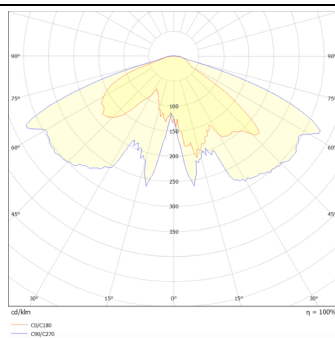

Scheme

Photometry