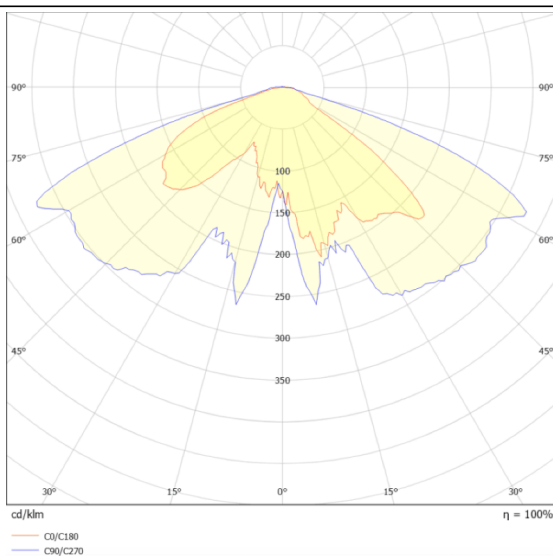

GRANVIA F

Lavov Street Light from the family GRAN VIA with a power of 60W and a lighting distribution type T3A with a real lumen output of 7324,58 lm, and an efficiency of 122,08 lm/W, CRI ≥ 70 with a ON-OFF driver, made in die cast aluminium Body, Front Tempered Glass and finished in Black color. External frosted diffuser.

Scheme

Photometry

Item code	86.OS10.3331.02
Product type	Outdoor
Category	Street lights
Family	GRAN VIA
Subfamily	GRANVIA F
Pictograms	

Product	
Real power (W)	60
Real luminous flux (Lm)	7324.58
Luminous efficiency (Lm/W)	122.076333333333
Colour	black
Control gear included	yes
Control gear	ON-OFF
Light source	LED
Type of LED	PHILIPS 5050
Average life time (h)	50000h L70B84
Colour temperature (K)	3000K
Colour consistency (SDCM)	5
CRI	>80
IK	IK08