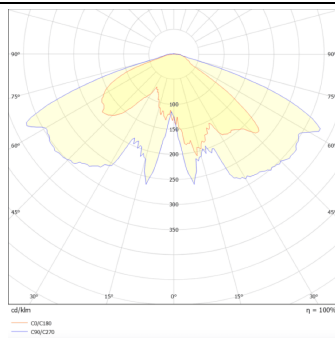

GRANVIA F

Lavov Street Light from the family GRAN VIA with a power of 60W and a lighting distribution type T3A with a real lumen output of 7324,58 lm, and an efficiency of 122,08 lm/W, CRI ≥ 70 with a ON-OFF driver, made in die cast aluminium Body, Front Tempered Glass and finished in Black color. External frosted diffuser.

Subfamily	GRANVIA F
------------------	------------------

Pictograms	    
	   
	

Scheme

Photometry

Product	
----------------	--

Real power (W)	60
-----------------------	-----------

Real luminous flux (Lm)	7324.58
--------------------------------	----------------

Luminous efficiency (Lm/W)	122.076333333333
-----------------------------------	-------------------------

Colour	black
---------------	--------------

Control gear included	yes
------------------------------	------------