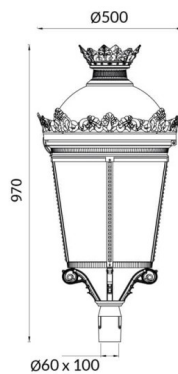

GRANVIA F

Lavov Street Light from the family GRAN VIA with a power of 60W and a lighting distribution type T3A with a real lumen output of 7324,58 lm, and an efficiency of 122,08 lm/W, CRI ≥ 70 with a ON-OFF driver, made in die cast aluminium Body, Front Tempered Glass and finished in Black color. External frosted diffuser.

Scheme

Photometry

Item code	86.OS10.3331.02
Product type	Outdoor
Category	Street lights
Family	GRAN VIA
Subfamily	GRANVIA F
Pictograms	

Product	
Real power (W)	60
Real luminous flux (Lm)	7324.58
Luminous efficiency (Lm/W)	122.076333333333
Colour	black
Control gear included	yes
Control gear	ON-OFF
Light source	LED
Type of LED	PHILIPS 5050
Average life time (h)	50000h L70B84
Colour temperature (K)	3000K
Colour consistency (SDCM)	5
CRI	>80
IK	IK08