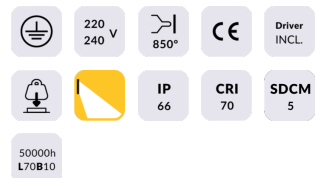

GRANVIA F

Lavov Street Light from the family GRAN VIA with a power of 60W and a lighting distribution type T4A with a real lumen output of 7322,3 lm, and an efficiency of 122,04 lm/W, CRI ≥70 with a ON-OFF driver, made in die cast aluminium Body, Front Tempered Glass and finished in Black color. External frosted diffuser.

Item code	86.OS10.3341.02
Product type	Outdoor
Category	Street lights
Family	GRAN VIA
Subfamily	GRANVIA F

Pictograms

Product	
Real power (W)	60
Real luminous flux (Lm)	7322.3
Luminous efficiency (Lm/W)	122.038333333333
Colour	black
Control gear included	yes
Control gear	ON-OFF
Light source	LED
Type of LED	PHILIPS 5050
Average life time (h)	50000h L70B85
Colour temperature (K)	3000K
Colour consistency (SDCM)	<5
CRI	>80
IK	IK08