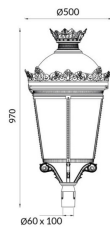

### GRANVIA F

Lavov Street Light from the family GRAN VIA with a power of 60W and a lighting distribution type T4A with a real lumen output of 7322,3 lm, and an efficiency of 122,04 lm/W, CRI  $\geq$ 70 with a ON-OFF driver, made in die cast aluminium Body, Front Tempered Glass and finished in Black color. External frosted diffuser.

### Scheme

Product	
Real power (W)	60
Real luminous flux (Lm)	7322.3
Luminous efficiency (Lm/W)	122.038333333333
Colour	black
Control gear included	yes
Control gear	ON-OFF
Light source	LED
Type of LED	PHILIPS 5050
Average life time (h)	50000h L70B85
Colour temperature (K)	3000K
Colour consistency (SDCM)	<5
CRI	>80
IK	IK08