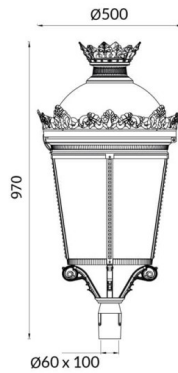

GRANVIA F

Lavov Street Light from the family GRAN VIA with a power of 60W and a lighting distribution type T4A with a real lumen output of 7322,3 lm, and an efficiency of 122,04 lm/W, CRI \geq 70 with a ON-OFF driver, made in die cast aluminium Body, Front Tempered Glass and finished in Black color. External frosted diffuser.

Item code	86.OS10.3341.02
Product type	Outdoor
Category	Street lights
Family	GRAN VIA
Subfamily	GRANVIA F
Pictograms	

Scheme

Product	
Real power (W)	60
Real luminous flux (Lm)	7322.3
Luminous efficiency (Lm/W)	122.038333333333
Colour	black
Control gear included	yes
Control gear	ON-OFF
Light source	LED
Type of LED	PHILIPS 5050
Average life time (h)	50000h L70B85
Colour temperature (K)	3000K
Colour consistency (SDCM)	5
CRI	>80
IK	IK08