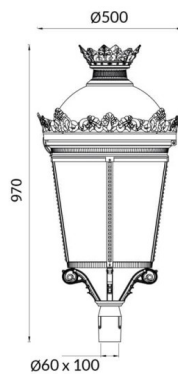

GRANVIA F

Lavov Street Light from the family GRAN VIA with a power of 80W and a lighting distribution type T1 with a real lumen output of 9743,9 lm, and an efficiency of 121,80 lm/W, CRI ≥ 70 with a ON-OFF driver, made in die cast aluminium Body, Front Tempered Glass and finished in Black color. External frosted diffuser.

Item code	86.OS10.4311.02
Product type	Outdoor
Category	Street lights
Family	GRAN VIA
Subfamily	GRANVIA F
Pictograms	

Scheme

Photometry

Product	
Real power (W)	80
Real luminous flux (Lm)	9743.9
Luminous efficiency (Lm/W)	121.79875
Colour	black
Control gear included	yes
Control gear	ON-OFF
Light source	LED
Type of LED	PHILIPS 5050
Average life time (h)	50000h L70B86
Colour temperature (K)	3000K
Colour consistency (SDCM)	<5
CRI	>80
IK	IK08