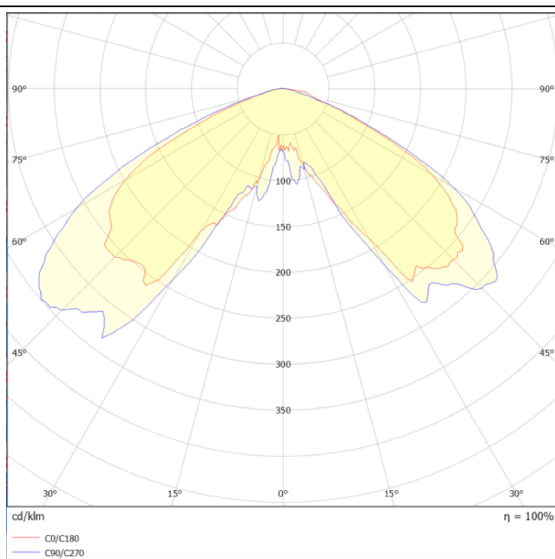

GRANVIA F

Lavov Street Light from the family GRAN VIA with a power of 80W and a lighting distribution type T1 with a real lumen output of 9743,9 lm, and an efficiency of 121,80 lm/W, CRI ≥ 70 with a ON-OFF driver, made in die cast aluminium Body, Front Tempered Glass and finished in Black color. External frosted diffuser.

Item code	86.OS10.4311.02
Product type	Outdoor
Category	Street lights
Family	GRAN VIA
Subfamily	GRANVIA F
Pictograms	

Scheme

Photometry

Product	
Real power (W)	80
Real luminous flux (Lm)	9743.9
Luminous efficiency (Lm/W)	121.79875
Colour	black
Control gear included	yes
Control gear	ON-OFF
Light source	LED
Type of LED	PHILIPS 5050
Average life time (h)	50000h L70B86
Colour temperature (K)	3000K
Colour consistency (SDCM)	<5
CRI	>80
IK	IK08