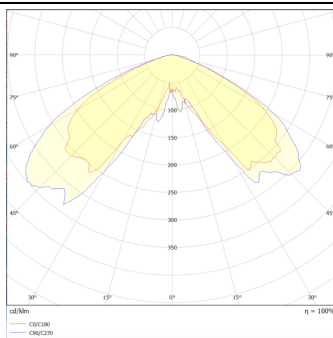

GRANVIA F

Lavov Street Light from the family GRAN VIA with a power of 80W and a lighting distribution type T1 with a real lumen output of 9743,9 lm, and an efficiency of 121,80 lm/W, CRI ≥ 70 with a ON-OFF driver, made in die cast aluminium Body, Front Tempered Glass and finished in Black color. External frosted diffuser.

Item code	86.OS10.4311.02
Product type	Outdoor
Category	Street lights
Family	GRAN VIA
Subfamily	GRANVIA F
Pictograms	

Scheme

Photometry

Product	
Real power (W)	80
Real luminous flux (Lm)	9743.9
Luminous efficiency (Lm/W)	121.79875
Colour	black
Chip Brand	SUNPU
Control gear included	yes
Control gear	ON-OFF
Light source	LED
Type of LED	PHILIPS 5050
Average life time (h)	50000h L70B86
Colour temperature (K)	3000K
Colour consistency (SDCM)	<5
CRI	>80
IK	IK08