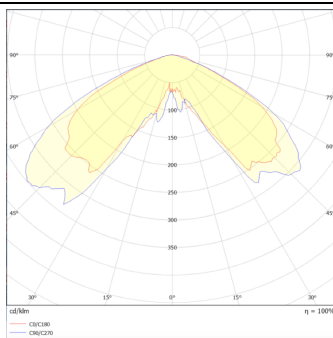

GRANVIA F

Lavov Street Light from the family GRAN VIA with a power of 80W and a lighting distribution type T1 with a real lumen output of 9743,9 lm, and an efficiency of 121,80 lm/W, CRI ≥ 70 with a ON-OFF driver, made in die cast aluminium Body, Front Tempered Glass and finished in Black color. External frosted diffuser.

Item code	86.OS10.4311.02
Product type	Outdoor
Category	Street lights
Family	GRAN VIA
Subfamily	GRANVIA F
Pictograms	

Scheme

Photometry

Product	
Real power (W)	80
Real luminous flux (Lm)	9743.9
Luminous efficiency (Lm/W)	121.79875
Colour	black
Control gear included	yes
Control gear	ON-OFF
Light source	LED
Type of LED	PHILIPS 5050
Average life time (h)	50000h L70B86
Colour temperature (K)	3000K
Colour consistency (SDCM)	<5
CRI	>80
IK	IK08