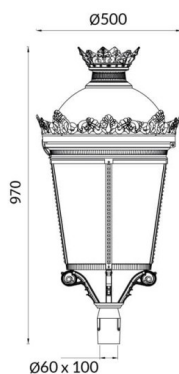

GRANVIA F

Lavov Street Light from the family GRAN VIA with a power of 80W and a lighting distribution type T1 with a real lumen output of 9743,9 lm, and an efficiency of 121,80 lm/W, CRI ≥ 70 with a ON-OFF driver, made in die cast aluminium Body, Front Tempered Glass and finished in Black color. External frosted diffuser.

Item code	86.OS10.4311.02
Product type	Outdoor
Category	Street lights
Family	GRAN VIA
Subfamily	GRANVIA F
Pictograms	

Scheme

Product	
Real power (W)	80
Real luminous flux (Lm)	9743.9
Luminous efficiency (Lm/W)	121.79875
Colour	black
Control gear included	yes
Control gear	ON-OFF
Light source	LED
Type of LED	PHILIPS 5050
Average life time (h)	50000h L70B86
Colour temperature (K)	3000K
Colour consistency (SDCM)	5
CRI	>80
IK	IK08