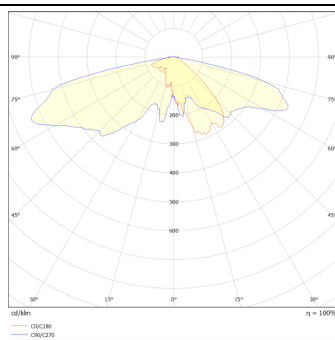

GRANVIA F

Lavov Street Light from the family GRAN VIA with a power of 80W and a lighting distribution type T2A with a real lumen output of 8930,71 lm, and an efficiency of 111,63 lm/W, CRI ≥ 70 with a ON-OFF driver, made in die cast aluminium Body, Front Tempered Glass and finished in Black color. External frosted diffuser.

Item code	86.OS10.4321.02
Product type	Outdoor
Category	Street lights
Family	GRAN VIA
Subfamily	GRANVIA F
Pictograms	

Scheme

Photometry

Product	
Real power (W)	80
Real luminous flux (Lm)	8930.709999999999
Luminous efficiency (Lm/W)	111.633875
Colour	black
Control gear included	yes
Control gear	ON-OFF
Light source	LED
Type of LED	PHILIPS 5050
Average life time (h)	50000h L70B87
Colour temperature (K)	3000K
Colour consistency (SDCM)	<5
CRI	>80
IK	IK08