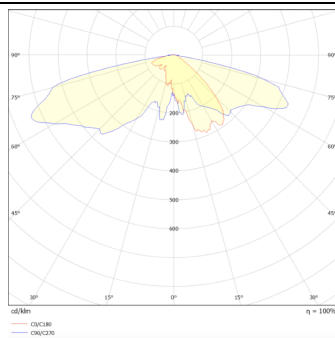

### GRANVIA F

Lavov Street Light from the family GRAN VIA with a power of 80W and a lighting distribution type T2A with a real lumen output of 8930,71 lm, and an efficiency of 111,63 lm/W, CRI  $\geq 70$  with a ON-OFF driver, made in die cast aluminium Body, Front Tempered Glass and finished in Black color. External frosted diffuser.

### Photometry

Product	
Real power (W)	80
Real luminous flux (Lm)	8930.709999999999
Luminous efficiency (Lm/W)	111.633875
Colour	black
Control gear included	yes
Control gear	ON-OFF
Light source	LED
Type of LED	PHILIPS 5050
Average life time (h)	50000h L70B87
Colour temperature (K)	3000K
Colour consistency (SDCM)	<5
CRI	>80
IK	IK08