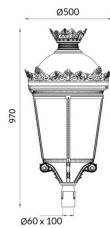

GRANVIA F

Lavov Street Light from the family GRAN VIA with a power of 80W and a lighting distribution type T2A with a real lumen output of 8930,71 lm, and an efficiency of 111,63 lm/W, CRI ≥ 70 with a ON-OFF driver, made in die cast aluminium Body, Front Tempered Glass and finished in Black color. External frosted diffuser.

Item code	86.OS10.4321.02
Product type	Outdoor
Category	Street lights
Family	GRAN VIA
Subfamily	GRANVIA F
Pictograms	

Scheme

Photometry

Product	
Real power (W)	80
Real luminous flux (Lm)	8930.709999999999
Luminous efficiency (Lm/W)	111.633875
Colour	black
Control gear included	yes
Control gear	ON-OFF
Light source	LED
Type of LED	PHILIPS 5050
Average life time (h)	50000h L70B87
Colour temperature (K)	3000K
Colour consistency (SDCM)	<5
CRI	>80
IK	IK08