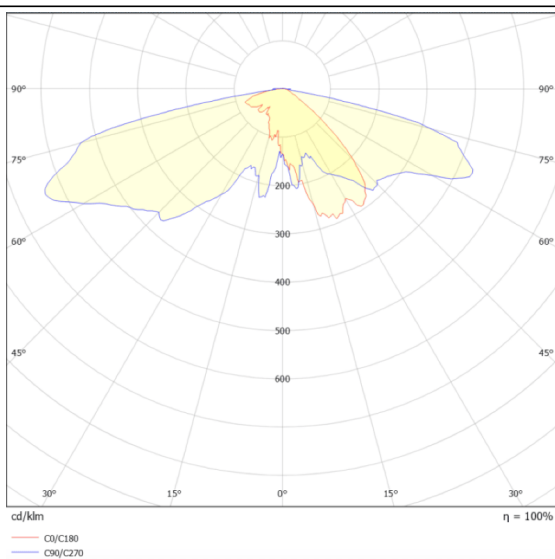

GRANVIA F

Lavov Street Light from the family GRAN VIA with a power of 80W and a lighting distribution type T2A with a real lumen output of 8930,71 lm, and an efficiency of 111,63 lm/W, CRI ≥ 70 with a ON-OFF driver, made in die cast aluminium Body, Front Tempered Glass and finished in Black color. External frosted diffuser.

Scheme

Photometry

Item code	86.OS10.4321.02
Product type	Outdoor
Category	Street lights
Family	GRAN VIA
Subfamily	GRANVIA F
Pictograms	

Product	
Real power (W)	80
Real luminous flux (Lm)	8930.709999999999
Luminous efficiency (Lm/W)	111.633875
Colour	black
Control gear included	yes
Control gear	ON-OFF
Light source	LED
Type of LED	PHILIPS 5050
Average life time (h)	50000h L70B87
Colour temperature (K)	3000K
Colour consistency (SDCM)	5
CRI	>80
IK	IK08