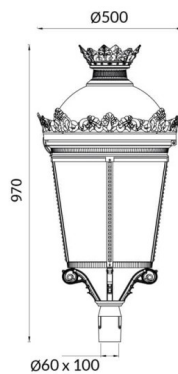

GRANVIA F

Lavov Street Light from the family GRAN VIA with a power of 80W and a lighting distribution type T2A with a real lumen output of 8930,71 lm, and an efficiency of 111,63 lm/W, CRI ≥ 70 with a ON-OFF driver, made in die cast aluminium Body, Front Tempered Glass and finished in Black color. External frosted diffuser.

Scheme

Photometry

Item code	86.OS10.4321.02
Product type	Outdoor
Category	Street lights
Family	GRAN VIA
Subfamily	GRANVIA F
Pictograms	

Product	
Real power (W)	80
Real luminous flux (Lm)	8930.709999999999
Luminous efficiency (Lm/W)	111.633875
Colour	black
Control gear included	yes
Control gear	ON-OFF
Light source	LED
Type of LED	PHILIPS 5050
Average life time (h)	50000h L70B87
Colour temperature (K)	3000K
Colour consistency (SDCM)	5
CRI	>80
IK	IK08