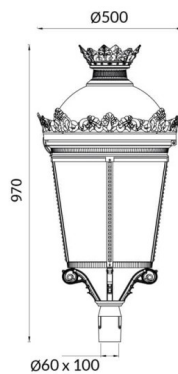

### GRANVIA F

Lavov Street Light from the family GRAN VIA with a power of 80W and a lighting distribution type T3A with a real lumen output of 9375,01 lm, and an efficiency of 117,19 lm/W, CRI  $\geq 70$  with a ON-OFF driver, made in die cast aluminium Body, Front Tempered Glass and finished in Black color. External frosted diffuser.

### Photometry

Item code	86.OS10.4331.02
Product type	Outdoor
Category	Street lights
Family	GRAN VIA
Subfamily	GRANVIA F
Pictograms	

Product	
Real power (W)	80
Real luminous flux (Lm)	9375.01
Luminous efficiency (Lm/W)	117.187625
Colour	black
Control gear included	yes
Control gear	ON-OFF
Light source	LED
Type of LED	PHILIPS 5050
Average life time (h)	50000h L70B88
Colour temperature (K)	3000K
Colour consistency (SDCM)	5
CRI	>80
IK	IK08