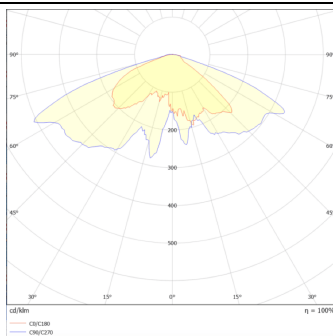

### GRANVIA F

Lavov Street Light from the family GRAN VIA with a power of 80W and a lighting distribution type T3A with a real lumen output of 9375,01 lm, and an efficiency of 117,19 lm/W, CRI  $\geq 70$  with a ON-OFF driver, made in die cast aluminium Body, Front Tempered Glass and finished in Black color. External frosted diffuser.

### Photometry

Product	
Real power (W)	80
Real luminous flux (Lm)	9375.01
Luminous efficiency (Lm/W)	117.187625
Colour	black
Control gear included	yes
Control gear	ON-OFF
Light source	LED
Type of LED	PHILIPS 5050
Average life time (h)	50000h L70B88
Colour temperature (K)	3000K
Colour consistency (SDCM)	<5
CRI	>80
IK	IK08