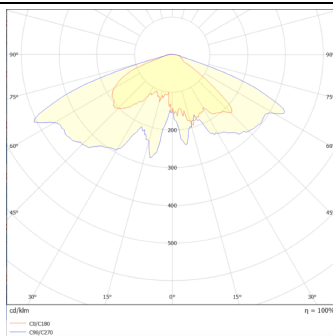

GRANVIA F

Lavov Street Light from the family GRAN VIA with a power of 80W and a lighting distribution type T3A with a real lumen output of 9375,01 lm, and an efficiency of 117,19 lm/W, CRI ≥ 70 with a ON-OFF driver, made in die cast aluminium Body, Front Tempered Glass and finished in Black color. External frosted diffuser.

Item code	86.OS10.4331.02
Product type	Outdoor
Category	Street lights
Family	GRAN VIA
Subfamily	GRANVIA F
Pictograms	

Scheme

Photometry

Product	
Real power (W)	80
Real luminous flux (Lm)	9375.01
Luminous efficiency (Lm/W)	117.187625
Colour	black
Control gear included	yes
Control gear	ON-OFF
Light source	LED
Type of LED	PHILIPS 5050
Average life time (h)	50000h L70B88
Colour temperature (K)	3000K
Colour consistency (SDCM)	<5
CRI	>80
IK	IK08