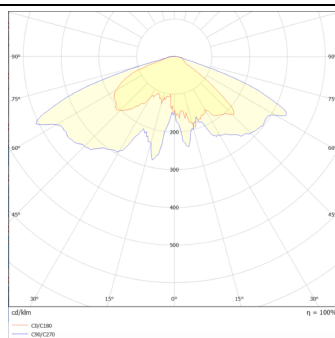

### GRANVIA F

Lavov Street Light from the family GRAN VIA with a power of 80W and a lighting distribution type T3A with a real lumen output of 9375,01 lm, and an efficiency of 117,19 lm/W, CRI  $\geq 70$  with a ON-OFF driver, made in die cast aluminium Body, Front Tempered Glass and finished in Black color. External frosted diffuser.

### Photometry

Product	
Real power (W)	80
Real luminous flux (Lm)	9375.01
Luminous efficiency (Lm/W)	117.187625
Colour	black
Chip Brand	SUNPU
Control gear included	yes
Control gear	ON-OFF
Light source	LED
Type of LED	PHILIPS 5050
Average life time (h)	50000h L70B88
Colour temperature (K)	3000K
Colour consistency (SDCM)	<5
CRI	>80
IK	IK08