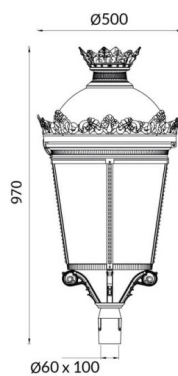

### GRANVIA F

Lavov Street Light from the family GRAN VIA with a power of 80W and a lighting distribution type T3A with a real lumen output of 9375,01 lm, and an efficiency of 117,19 lm/W, CRI  $\geq 70$  with a ON-OFF driver, made in die cast aluminium Body, Front Tempered Glass and finished in Black color. External frosted diffuser.

### Photometry

Item code	86.OS10.4331.02
Product type	Outdoor
Category	Street lights
Family	GRAN VIA
Subfamily	GRANVIA F
Pictograms	

Product	
Real power (W)	80
Real luminous flux (Lm)	9375.01
Luminous efficiency (Lm/W)	117.187625
Colour	black
Control gear included	yes
Control gear	ON-OFF
Light source	LED
Type of LED	PHILIPS 5050
Average life time (h)	50000h L70B88
Colour temperature (K)	3000K
Colour consistency (SDCM)	<5
CRI	>80
IK	IK08