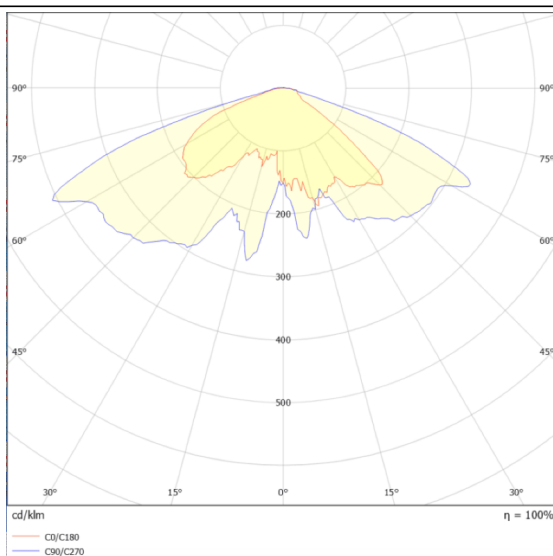

### GRANVIA F

Lavov Street Light from the family GRAN VIA with a power of 80W and a lighting distribution type T3A with a real lumen output of 9375,01 lm, and an efficiency of 117,19 lm/W, CRI  $\geq 70$  with a ON-OFF driver, made in die cast aluminium Body, Front Tempered Glass and finished in Black color. External frosted diffuser.

### Scheme

### Photometry

Item code	86.OS10.4331.02
Product type	Outdoor
Category	Street lights
Family	GRAN VIA
Subfamily	GRANVIA F
Pictograms	

Product	
Real power (W)	80
Real luminous flux (Lm)	9375.01
Luminous efficiency (Lm/W)	117.187625
Colour	black
Control gear included	yes
Control gear	ON-OFF
Light source	LED
Type of LED	PHILIPS 5050
Average life time (h)	50000h L70B88
Colour temperature (K)	3000K
Colour consistency (SDCM)	<5
CRI	>80
IK	IK08