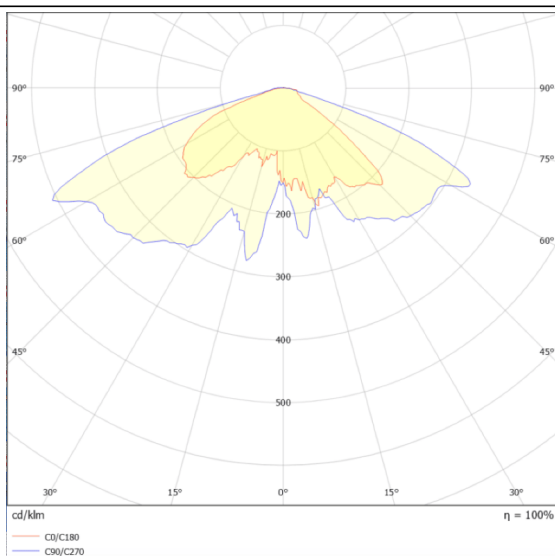

### GRANVIA F

Lavov Street Light from the family GRAN VIA with a power of 80W and a lighting distribution type T3A with a real lumen output of 9375,01 lm, and an efficiency of 117,19 lm/W, CRI  $\geq 70$  with a ON-OFF driver, made in die cast aluminium Body, Front Tempered Glass and finished in Black color. External frosted diffuser.

### Scheme

### Photometry

Item code	86.OS10.4331.02
Product type	Outdoor
Category	Street lights
Family	GRAN VIA
Subfamily	GRANVIA F
Pictograms	

Product	
Real power (W)	80
Real luminous flux (Lm)	9375.01
Luminous efficiency (Lm/W)	117.187625
Colour	black
Control gear included	yes
Control gear	ON-OFF
Light source	LED
Type of LED	PHILIPS 5050
Average life time (h)	50000h L70B88
Colour temperature (K)	3000K
Colour consistency (SDCM)	5
CRI	>80
IK	IK08