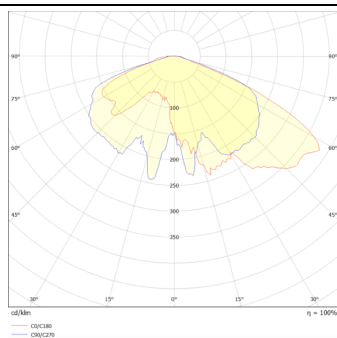

### GRANVIA F

Lavov Street Light from the family GRAN VIA with a power of 80W and a lighting distribution type T4A with a real lumen output of 9390,07 lm, and an efficiency of 117,38 lm/W, CRI  $\geq 70$  with a ON-OFF driver, made in die cast aluminium Body, Front Tempered Glass and finished in Black color. External frosted diffuser.

### Photometry

Product	
Real power (W)	80
Real luminous flux (Lm)	9390.07
Luminous efficiency (Lm/W)	117.37587499999999
Colour	black
Control gear included	yes
Control gear	ON-OFF
Light source	LED
Type of LED	PHILIPS 5050
Average life time (h)	50000h L70B89
Colour temperature (K)	3000K
Colour consistency (SDCM)	<5
CRI	>80
IK	IK08