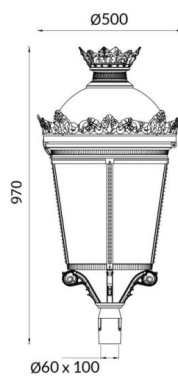

GRANVIA F

Lavov Street Light from the family GRAN VIA with a power of 80W and a lighting distribution type T4A with a real lumen output of 9390,07 lm, and an efficiency of 117,38 lm/W, CRI ≥ 70 with a ON-OFF driver, made in die cast aluminium Body, Front Tempered Glass and finished in Black color. External frosted diffuser.

Scheme

Photometry

Item code	86.OS10.4341.02
Product type	Outdoor
Category	Street lights
Family	GRAN VIA
Subfamily	GRANVIA F
Pictograms	

Product	
Real power (W)	80
Real luminous flux (Lm)	9390.07
Luminous efficiency (Lm/W)	117.37587499999999
Colour	black
Control gear included	yes
Control gear	ON-OFF
Light source	LED
Type of LED	PHILIPS 5050
Average life time (h)	50000h L70B89
Colour temperature (K)	3000K
Colour consistency (SDCM)	5
CRI	>80
IK	IK08