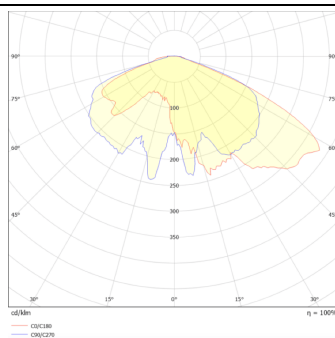

GRANVIA F

Lavov Street Light from the family GRAN VIA with a power of 80W and a lighting distribution type T4A with a real lumen output of 9390,07 lm, and an efficiency of 117,38 lm/W, CRI ≥ 70 with a ON-OFF driver, made in die cast aluminium Body, Front Tempered Glass and finished in Black color. External frosted diffuser.

Item code	86.OS10.4341.02
Product type	Outdoor
Category	Street lights
Family	GRAN VIA
Subfamily	GRANVIA F
Pictograms	

Scheme

Photometry

Product	
Real power (W)	80
Real luminous flux (Lm)	9390.07
Luminous efficiency (Lm/W)	117.375875
Colour	black
Chip Brand	SUNPU
Control gear included	yes
Control gear	ON-OFF
Light source	LED
Type of LED	PHILIPS 5050
Average life time (h)	50000h L70B89
Colour temperature (K)	3000K
Colour consistency (SDCM)	<5
CRI	>80
IK	IK08