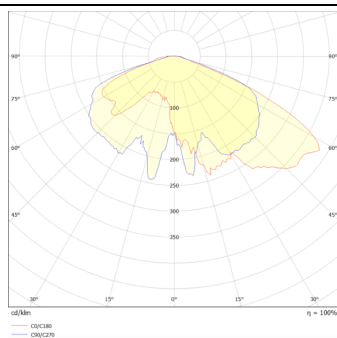

GRANVIA F

Lavov Street Light from the family GRAN VIA with a power of 80W and a lighting distribution type T4A with a real lumen output of 9390,07 lm, and an efficiency of 117,38 lm/W, CRI ≥ 70 with a ON-OFF driver, made in die cast aluminium Body, Front Tempered Glass and finished in Black color. External frosted diffuser.

Item code	86.OS10.4341.02
Product type	Outdoor
Category	Street lights
Family	GRAN VIA
Subfamily	GRANVIA F
Pictograms	

Scheme

Photometry

Product	
Real power (W)	80
Real luminous flux (Lm)	9390.07
Luminous efficiency (Lm/W)	117.37587499999999
Colour	black
Control gear included	yes
Control gear	ON-OFF
Light source	LED
Type of LED	PHILIPS 5050
Average life time (h)	50000h L70B89
Colour temperature (K)	3000K
Colour consistency (SDCM)	<5
CRI	>80
IK	IK08