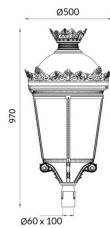

GRANVIA F

Lavov Street Light from the family GRAN VIA with a power of 80W and a lighting distribution type T4A with a real lumen output of 9390,07 lm, and an efficiency of 117,38 lm/W, CRI ≥ 70 with a ON-OFF driver, made in die cast aluminium Body, Front Tempered Glass and finished in Black color. External frosted diffuser.

Item code	86.OS10.4341.02
Product type	Outdoor
Category	Street lights
Family	GRAN VIA
Subfamily	GRANVIA F
Pictograms	

Scheme

Photometry

Product	
Real power (W)	80
Real luminous flux (Lm)	9390.07
Luminous efficiency (Lm/W)	117.375875
Colour	black
Chip Brand	SUNPU
Control gear included	yes
Control gear	ON-OFF
Light source	LED
Type of LED	PHILIPS 5050
Average life time (h)	50000h L70B89
Colour temperature (K)	3000K
Colour consistency (SDCM)	<5
CRI	>80
IK	IK08