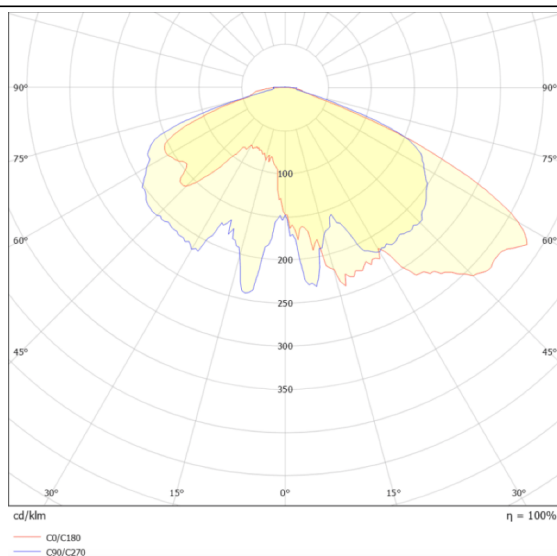

GRANVIA F

Lavov Street Light from the family GRAN VIA with a power of 80W and a lighting distribution type T4A with a real lumen output of 9390,07 lm, and an efficiency of 117,38 lm/W, CRI ≥ 70 with a ON-OFF driver, made in die cast aluminium Body, Front Tempered Glass and finished in Black color. External frosted diffuser.

Scheme

Photometry

Item code	86.OS10.4341.02
Product type	Outdoor
Category	Street lights
Family	GRAN VIA
Subfamily	GRANVIA F
Pictograms	

Product	
Real power (W)	80
Real luminous flux (Lm)	9390.07
Luminous efficiency (Lm/W)	117.37587499999999
Colour	black
Control gear included	yes
Control gear	ON-OFF
Light source	LED
Type of LED	PHILIPS 5050
Average life time (h)	50000h L70B89
Colour temperature (K)	3000K
Colour consistency (SDCM)	5
CRI	>80
IK	IK08