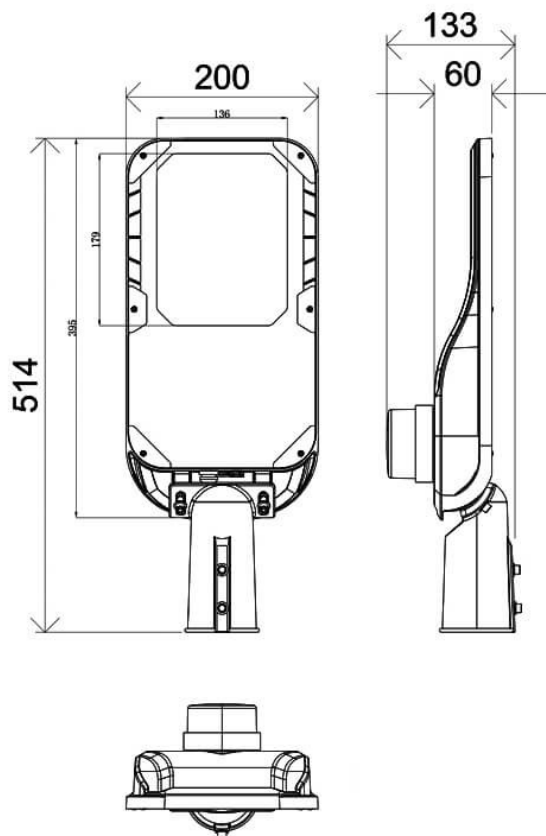

Dimensions	
Product dimensions (mm)	220x515x85mm

Scheme

Vialight II

Lavov Street light from the family Vialight II with a power of 30W and an optics T2 (150°X75°) degrees . CCT 4000K. With a total lumen output of 5100lm and a luminous efficiency of 170lm/W.ON-OFF driver. Made in die cast aluminum and finished in Grey color. IP65 and IK IK08 degree of protection.

Item code	86.OS11.1471.03
Product type	Outdoor
Category	Street lights
Family	Vialight II
Pictograms	

Product	
Real power (W)	30
Real luminous flux (Lm)	5100
Luminous efficiency (Lm/W)	170
Beam angle (°)	T2 (150°X75°)
Life time (h)	50000h L70B10
IP	65
Electrical class insulation	Class I
Colour	Grey
Control gear included	Yes
Control gear	ON-OFF
Light source	LED
Type of LED	Sanan / SMD3030
Average life time (h)	Up to 100,000hrs LM70,Ta 25°C
Colour temperature (K)	4000
Colour consistency (SDCM)	SDCM<6
CRI	≥70
IK	IK08