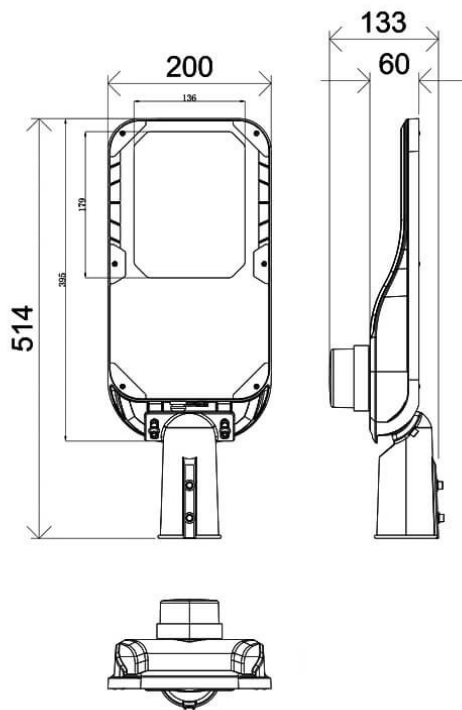

Vialight II

Lavov Street light from the family Vialight II with a power of 30W and an optics T2 (150°X75°) degrees . CCT 4000K. With a total lumen output of 5100lm and a luminous efficiency of 170lm/W.ON-OFF driver. Made in die cast aluminum and finished in Grey color. IP65 and IK IK08 degree of protection.

Item code	86.OS11.1471.03
Product type	Outdoor
Category	Street lights
Family	Vialight II
Pictograms	

Dimensions

Product dimensions (mm) **220x515x85mm**

Scheme

Product	
Real power (W)	30
Real luminous flux (Lm)	5100
Luminous efficiency (Lm/W)	170
Beam angle (&ordm;)	T2 (150°X75°)
Life time (h)	50000h L70B10
IP	65
Electrical class insulation	Class I
Colour	Grey
Control gear included	Yes
Control gear	ON-OFF
Light source	LED
Type of LED	Sanan / SMD3030
Average life time (h)	Up to 100,000hrs LM70,Ta 25°C
Colour temperature (K)	4000
Colour consistency (SDCM)	SDCM<6
CRI	≥70
IK	IK08