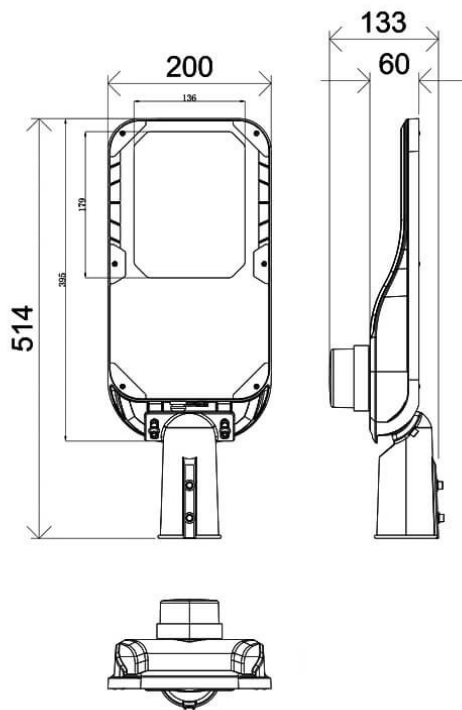

Vialight II

Lavov Street light from the family Vialight II with a power of 30W and an optics T2 (150°X75°) degrees . CCT 4000K. With a total lumen output of 5100lm and a luminous efficiency of 170lm/W.ON-OFF driver. Made in die cast aluminum and finished in Grey color. IP65 and IK IK08 degree of protection.

Item code	86.OS11.1471.03
Product type	Outdoor
Category	Street lights
Family	Vialight II
Pictograms	

Dimensions

Product dimensions (mm) **220x515x85mm**

Scheme

Product	
Real power (W)	30
Real luminous flux (Lm)	5100
Luminous efficiency (Lm/W)	170
Beam angle (°)	T2 (150°X75°)
Life time (h)	50000h L70B10
IP	65
Electrical class insulation	Class I
Colour	Grey
Control gear included	Yes
Control gear	ON-OFF
Light source	LED
Type of LED	Sanan / SMD3030
Average life time (h)	Up to 100,000hrs LM70,Ta 25°C
Colour temperature (K)	4000
Colour consistency (SDCM)	SDCM6
CRI	≥70
IK	IK08