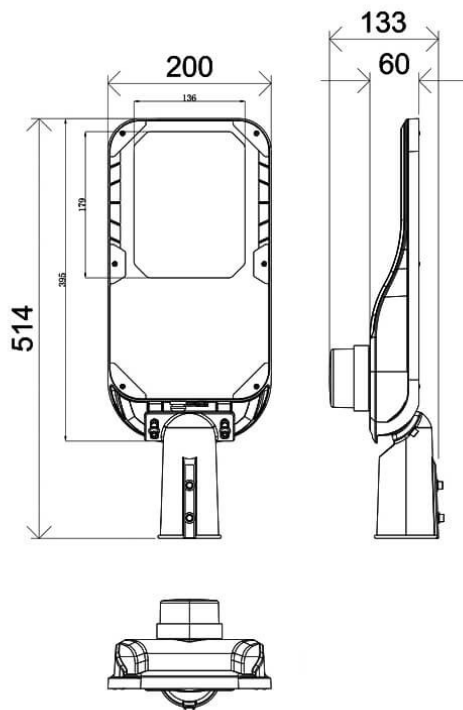

Vialight II

Lavov Street light from the family Vialight II with a power of 30W and an optics T2 (150°X75°) degrees . CCT 4000K. With a total lumen output of 5100lm and a luminous efficiency of 170lm/W.DALI driver. Made in die cast aluminum and finished in Grey color. IP65 and IK IK08 degree of protection.

Item code	86.OS11.1473.03
Product type	Outdoor
Category	Street lights
Family	Vialight II
Pictograms	

Dimensions

Product dimensions (mm) **220x515x85mm**

Scheme

Product	
Real power (W)	30
Real luminous flux (Lm)	5100
Luminous efficiency (Lm/W)	170
Beam angle (&ordm;)	T2 (150°X75°)
Life time (h)	50000h L70B10
IP	65
Electrical class insulation	Class I
Colour	Grey
Control gear included	Yes
Control gear	DALI
Light source	LED
Type of LED	Sanan / SMD3030
Average life time (h)	Up to 100,000hrs LM70,Ta 25°C
Colour temperature (K)	4000
Colour consistency (SDCM)	SDCM<6
CRI	≥70
IK	IK08