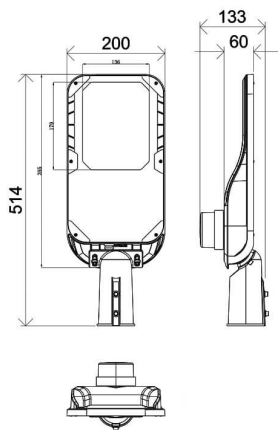

Item code 86.OS11.1473.03

Product type Outdoor

Category Street lights

Family Vialight II

Pictograms

Dimensions

Product dimensions (mm) 220x515x85mm

Scheme

Product

Real power (W) 30

Real luminous flux (Lm) 5100

Luminous efficiency (Lm/W) 170

Beam angle (°) T2 (150°X75°)

Life time (h) 50000h L70B10

IP 65

Electrical class insulation Class I