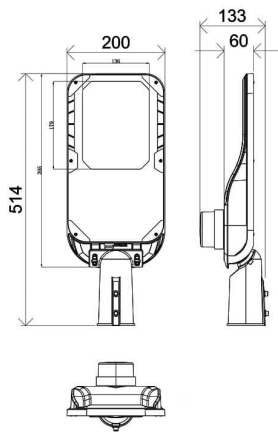

Scheme

Product

Real power (W)	40

Real luminous flux (Lm)	6400

Luminous efficiency (Lm/W)	160

Beam angle (°)	T2 (150°X75°)

Life time (h)	50000h L70B10

IP	65

Electrical class insulation	Class I

Colour	Grey

Control gear included	Yes

Control gear	ON-OFF

Light source	LED

Type of LED	Sanan / SMD3030

Average life time (h)	Up to 100,000hrs LM70,Ta 25°C

Colour temperature (K)	4000

Colour consistency (SDCM)	SDCM<6

CRI	≥70

IK	IK08