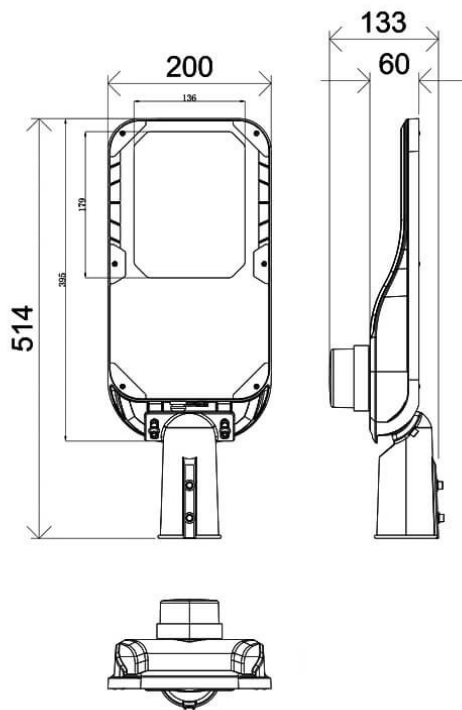

Vialight II

Lavov Street light from the family Vialight II with a power of 40W and an optics T2 (150°X75°) degrees . CCT 4000K. With a total lumen output of 6400lm and a luminous efficiency of 160lm/W.ON-OFF driver. Made in die cast aluminum and finished in Grey color. IP65 and IK IK08 degree of protection.

Item code	86.OS11.2471.03
Product type	Outdoor
Category	Street lights
Family	Vialight II
Pictograms	

Dimensions

Product dimensions (mm) **220x515x85mm**

Scheme

Product	
Real power (W)	40
Real luminous flux (Lm)	6400
Luminous efficiency (Lm/W)	160
Beam angle (°)	T2 (150°X75°)
Life time (h)	50000h L70B10
IP	65
Electrical class insulation	Class I
Colour	Grey
Control gear included	Yes
Control gear	ON-OFF
Light source	LED
Type of LED	Sanan / SMD3030
Average life time (h)	Up to 100,000hrs LM70,Ta 25°C
Colour temperature (K)	4000
Colour consistency (SDCM)	SDCM6
CRI	≥70
IK	IK08