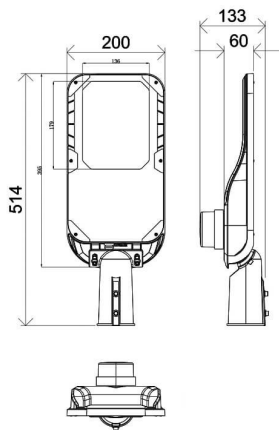

Scheme

Product

Real power (W)	40

Real luminous flux (Lm)	6400

Luminous efficiency (Lm/W)	160

Beam angle (°)	T2 (150°X75°)

Life time (h)	50000h L70B10

IP	65

Electrical class insulation	Class I

Colour	Grey

Control gear included	Yes

Control gear	DALI

Light source	LED

Type of LED	Sanan / SMD3030

Average life time (h)	Up to 100,000hrs LM70,Ta 25°C

Colour temperature (K)	4000

Colour consistency (SDCM)	SDCM<6

CRI	≥70

IK	IK08