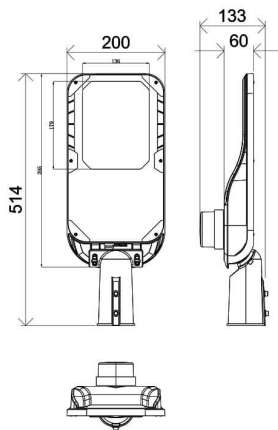

Scheme

Product

Real power (W)	40

Real luminous flux (Lm)	6400

Luminous efficiency (Lm/W)	160

Beam angle (°)	T2 (150°X75°)

Life time (h)	50000h L70B10

IP	65

Electrical class insulation	Class I

Colour	Grey

Control gear included	Yes

Control gear	DALI

Light source	LED

Type of LED	Sanan / SMD3030

Average life time (h)	Up to 100,000hrs LM70,Ta 25°C

Colour temperature (K)	4000

Colour consistency (SDCM)	SDCM<6

CRI	≥70

IK	IK08