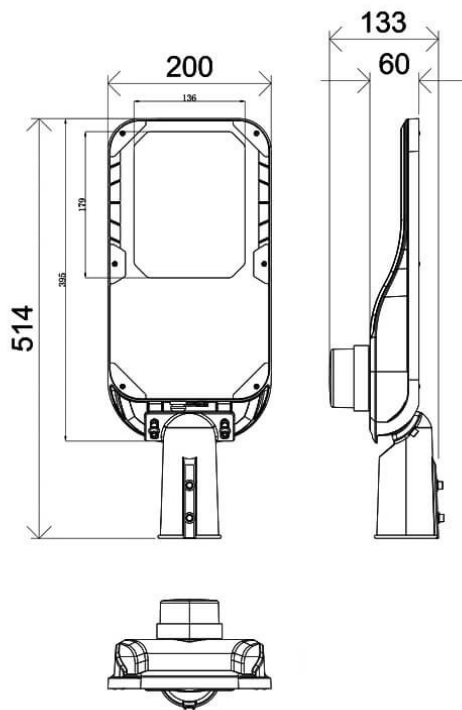

Scheme

Product	
Real power (W)	40
Real luminous flux (Lm)	6400
Luminous efficiency (Lm/W)	160
Beam angle (°)	T2 (150°X75°)
Life time (h)	50000h L70B10
IP	65
Electrical class insulation	Class I
Colour	Grey
Control gear included	Yes
Control gear	DALI
Light source	LED
Type of LED	Sanan / SMD3030
Average life time (h)	Up to 100,000hrs LM70,Ta 25°C
Colour temperature (K)	4000
Colour consistency (SDCM)	SDCM6
CRI	≥70
IK	IK08