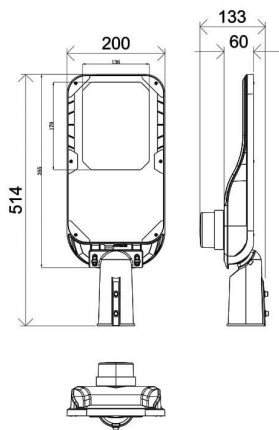

Scheme

Product

Real power (W)	40

Real luminous flux (Lm)	6400

Luminous efficiency (Lm/W)	160

Beam angle (°)	T2 (150°X75°)

Life time (h)	50000h L70B10

IP	65

Electrical class insulation	Class I

Colour	Grey

Control gear included	Yes

Control gear	DALI

Light source	LED

Type of LED	Sanan / SMD3030

Average life time (h)	Up to 100,000hrs LM70,Ta 25°C

Colour temperature (K)	4000

Colour consistency (SDCM)	SDCM<6

CRI	≥70

IK	IK08