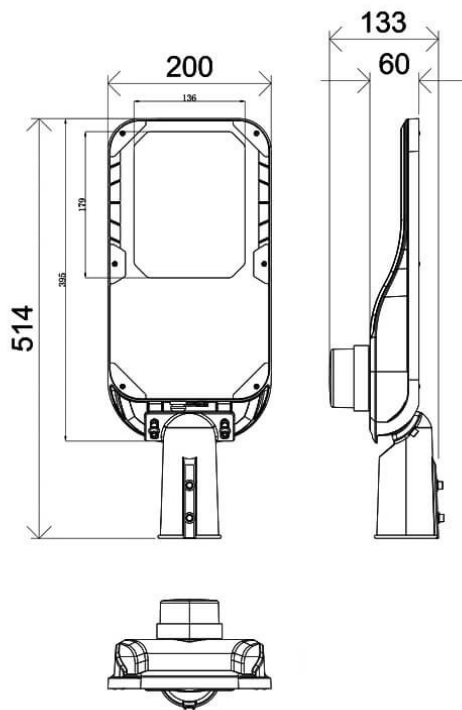

Vialight II

Lavov Street light from the family Vialight II with a power of 50W and an optics T2 (150°X75°) degrees . CCT 4000K. With a total lumen output of 7500lm and a luminous efficiency of 150lm/W.ON-OFF driver. Made in die cast aluminum and finished in Grey color. IP65 and IK IK08 degree of protection.

Item code	86.OS11.3471.03
Product type	Outdoor
Category	Street lights
Family	Vialight II
Pictograms	

Dimensions

Product dimensions (mm) **220x515x85mm**

Scheme

Product	
Real power (W)	50
Real luminous flux (Lm)	7500
Luminous efficiency (Lm/W)	150
Beam angle (°)	T2 (150°X75°)
Life time (h)	50000h L70B10
IP	65
Electrical class insulation	Class I
Colour	Grey
Control gear included	Yes
Control gear	ON-OFF
Light source	LED
Type of LED	Sanan / SMD3030
Average life time (h)	Up to 100,000hrs LM70,Ta 25°C
Colour temperature (K)	4000
Colour consistency (SDCM)	SDCM6
CRI	≥70
IK	IK08