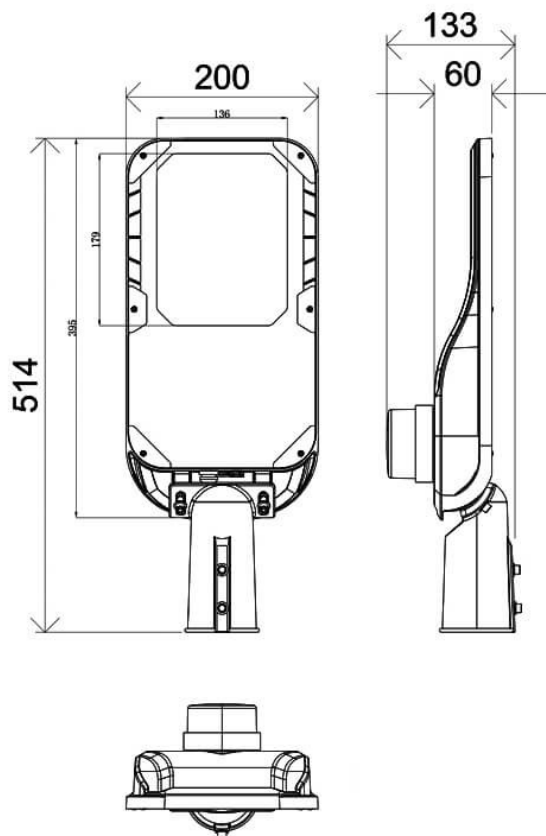

Dimensions	
Product dimensions (mm)	220x515x85mm

Scheme

Vialight II

Lavov Street light from the family Vialight II with a power of 50W and an optics T2 (150°X75°) degrees . CCT 4000K. With a total lumen output of 7500lm and a luminous efficiency of 150lm/W.ON-OFF driver. Made in die cast aluminum and finished in Grey color. IP65 and IK IK08 degree of protection.

Item code	86.OS11.3471.03
Product type	Outdoor
Category	Street lights
Family	Vialight II
Pictograms	

Product	
Real power (W)	50
Real luminous flux (Lm)	7500
Luminous efficiency (Lm/W)	150
Beam angle (°)	T2 (150°X75°)
Life time (h)	50000h L70B10
IP	65
Electrical class insulation	Class I
Colour	Grey
Control gear included	Yes
Control gear	ON-OFF
Light source	LED
Type of LED	Sanan / SMD3030
Average life time (h)	Up to 100,000hrs LM70,Ta 25°C
Colour temperature (K)	4000
Colour consistency (SDCM)	SDCM<6
CRI	≥70
IK	IK08