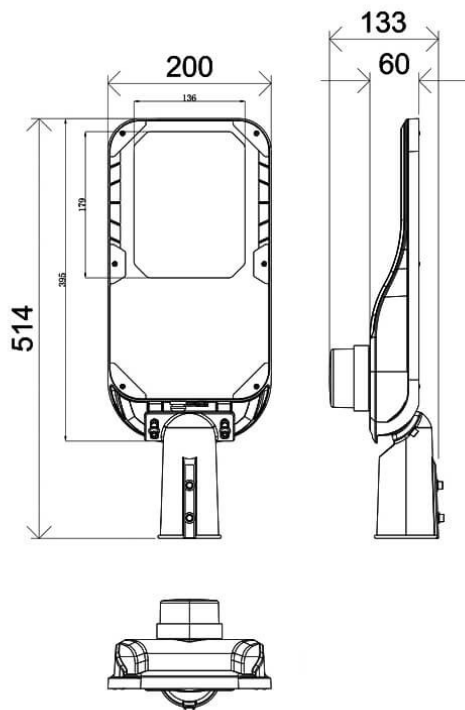

Vialight II

Lavov Street light from the family Vialight II with a power of 60W and an optics T2 (150°X75°) degrees . CCT 4000K. With a total lumen output of 9000lm and a luminous efficiency of 150lm/W.ON-OFF driver. Made in die cast aluminum and finished in Grey color. IP65 and IK IK08 degree of protection.

Item code	86.OS11.4471.03
Product type	Outdoor
Category	Street lights
Family	Vialight II
Pictograms	

Dimensions

Product dimensions (mm) **220x515x85mm**

Scheme

Product	
Real power (W)	60
Real luminous flux (Lm)	9000
Luminous efficiency (Lm/W)	150
Beam angle (°)	T2 (150°X75°)
Life time (h)	50000h L70B10
IP	65
Electrical class insulation	Class I
Colour	Grey
Control gear included	Yes
Control gear	ON-OFF
Light source	LED
Type of LED	Sanan / SMD3030
Average life time (h)	Up to 100,000hrs LM70,Ta 25°C
Colour temperature (K)	4000
Colour consistency (SDCM)	SDCM6
CRI	≥70
IK	IK08