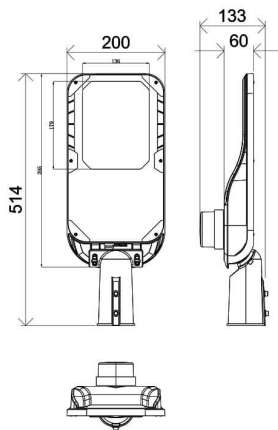

Scheme

Product

Real power (W)	60

Real luminous flux (Lm)	9000

Luminous efficiency (Lm/W)	150

Beam angle (°)	T2 (150°X75°)

Life time (h)	50000h L70B10

IP	65

Electrical class insulation	Class I

Colour	Grey

Control gear included	Yes

Control gear	DALI

Light source	LED

Type of LED	Sanan / SMD3030

Average life time (h)	Up to 100,000hrs LM70,Ta 25°C

Colour temperature (K)	4000

Colour consistency (SDCM)	SDCM<6

CRI	≥70

IK	IK08