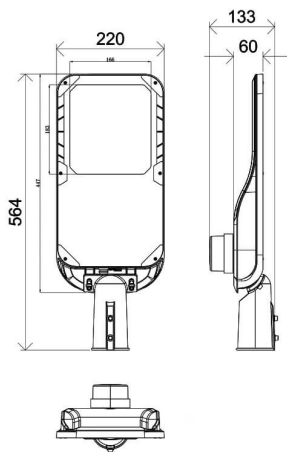

Item code 86.OS11.6471.03

Product type Outdoor

Category Street lights

Family Vialight II

Pictograms

Dimensions

Product dimensions (mm) 220x565x85mm

Scheme

Product

Real power (W) 100

Real luminous flux (Lm) 15000

Luminous efficiency (Lm/W) 150

Beam angle (°) T2 (150°X75°)

Life time (h) 50000h L70B10

IP 65

Electrical class insulation Class I