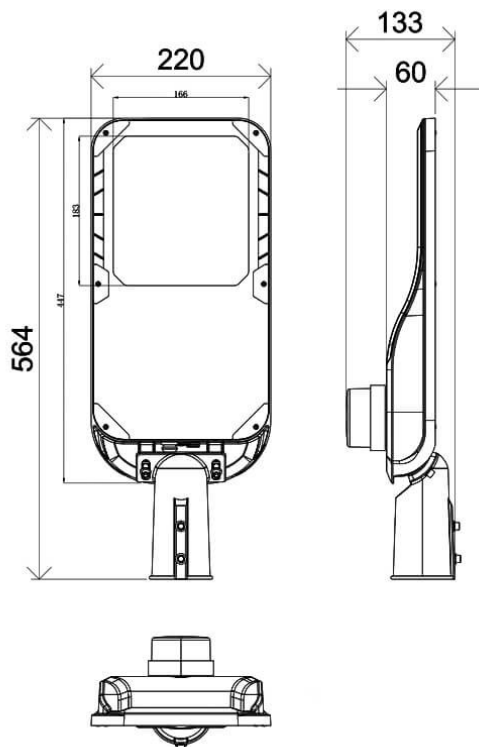

Vialight II

Lavov Street light from the family Vialight II with a power of 100W and an optics T2 (150°X75°) degrees . CCT 4000K. With a total lumen output of 15000lm and a luminous efficiency of 150lm/W.ON-OFF driver. Made in die cast aluminum and finished in Grey color. IP65 and IK IK08 degree of protection.

Item code	86.OS11.6471.03
Product type	Outdoor
Category	Street lights
Family	Vialight II
Pictograms	

Dimensions

Product dimensions (mm) **220x565x85mm**

Scheme

Product	
Real power (W)	100
Real luminous flux (Lm)	15000
Luminous efficiency (Lm/W)	150
Beam angle (&ordm;)	T2 (150°X75°)
Life time (h)	50000h L70B10
IP	65
Electrical class insulation	Class I
Colour	Grey
Control gear included	Yes
Control gear	ON-OFF
Light source	LED
Type of LED	Sanan / SMD3030
Average life time (h)	Up to 100,000hrs LM70,Ta 25°C
Colour temperature (K)	4000
Colour consistency (SDCM)	SDCM<6
CRI	≥70
IK	IK08