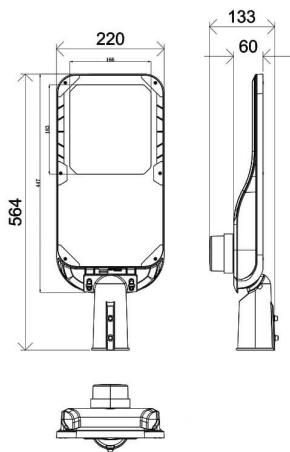

Item code 86.OS11.7471.03

Product type Outdoor

Category Street lights

Family Vialight II

Pictograms

Dimensions

Product dimensions (mm) 220x565x85mm

Scheme

Product

Real power (W) 120

Real luminous flux (Lm) 18000

Luminous efficiency (Lm/W) 150

Beam angle (°) T2 (150°X75°)

Life time (h) 50000h L70B10

IP 65

Electrical class insulation Class I