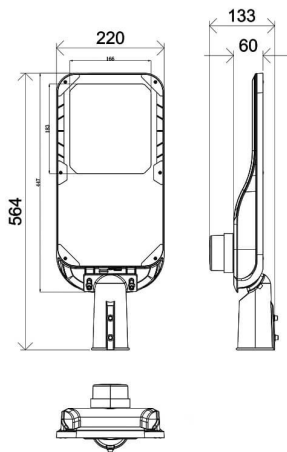

Scheme

Product

Real power (W)	120

Real luminous flux (Lm)	18000

Luminous efficiency (Lm/W)	150

Beam angle (°)	T2 (150°X75°)

Life time (h)	50000h L70B10

IP	65

Electrical class insulation	Class I

Colour	Grey

Control gear included	Yes

Control gear	ON-OFF

Light source	LED

Type of LED	Sanan / SMD3030

Average life time (h)	Up to 100,000hrs LM70,Ta 25°C

Colour temperature (K)	4000

Colour consistency (SDCM)	SDCM<6

CRI	≥70

IK	IK08