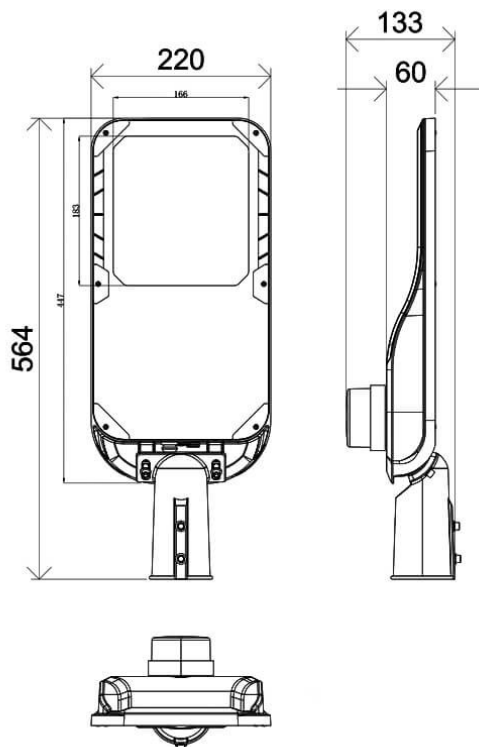

Vialight II

Lavov Street light from the family Vialight II with a power of 120W and an optics T2 (150°X75°) degrees . CCT 4000K. With a total lumen output of 18000lm and a luminous efficiency of 150lm/W.ON-OFF driver. Made in die cast aluminum and finished in Grey color. IP65 and IK IK08 degree of protection.

Item code	86.OS11.7471.03
Product type	Outdoor
Category	Street lights
Family	Vialight II
Pictograms	

Dimensions

Product dimensions (mm) **220x565x85mm**

Scheme

Product	
Real power (W)	120
Real luminous flux (Lm)	18000
Luminous efficiency (Lm/W)	150
Beam angle (&ordm;)	T2 (150°X75°)
Life time (h)	50000h L70B10
IP	65
Electrical class insulation	Class I
Colour	Grey
Control gear included	Yes
Control gear	ON-OFF
Light source	LED
Type of LED	Sanan / SMD3030
Average life time (h)	Up to 100,000hrs LM70,Ta 25°C
Colour temperature (K)	4000
Colour consistency (SDCM)	SDCM<6
CRI	≥70
IK	IK08