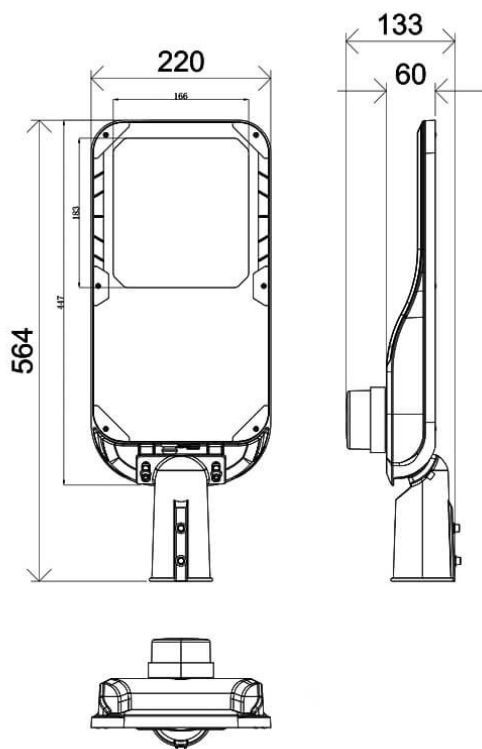

Vialight II

Lavov Street light from the family Vialight II with a power of 120W and an optics T2 (150°X75°) degrees . CCT 4000K. With a total lumen output of 18000lm and a luminous efficiency of 150lm/W.ON-OFF driver. Made in die cast aluminum and finished in Grey color. IP65 and IK IK08 degree of protection.

Item code	86.OS11.7471.03
Product type	Outdoor
Category	Street lights
Family	Vialight II
Pictograms	

Dimensions

Product dimensions (mm) **220x565x85mm**

Scheme

Product	
Real power (W)	120
Real luminous flux (Lm)	18000
Luminous efficiency (Lm/W)	150
Beam angle (°)	T2 (150°X75°)
Life time (h)	50000h L70B10
IP	65
Electrical class insulation	Class I
Colour	Grey
Control gear included	Yes
Control gear	ON-OFF
Light source	LED
Type of LED	Sanan / SMD3030
Average life time (h)	Up to 100,000hrs LM70,Ta 25°C
Colour temperature (K)	4000
Colour consistency (SDCM)	SDCM6
CRI	≥70
IK	IK08