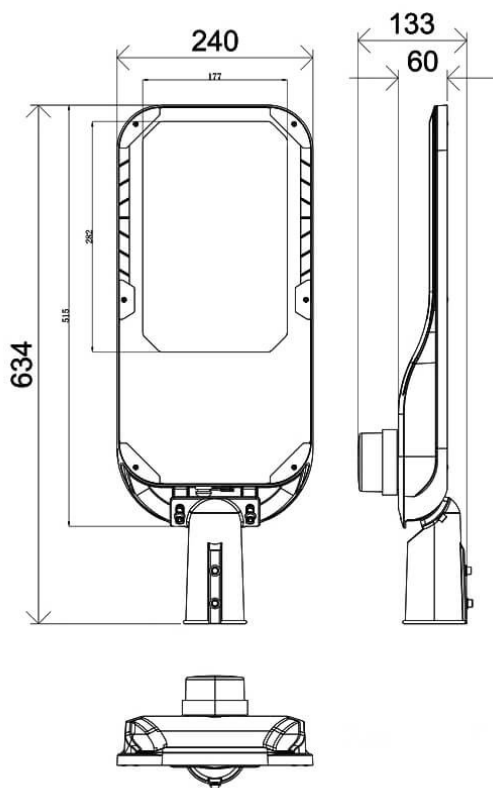

Vialight II

Lavov Street light from the family Vialight II with a power of 150W and an optics T2 (150°X75°) degrees . CCT 4000K. With a total lumen output of 22500lm and a luminous efficiency of 150lm/W.ON-OFF driver. Made in die cast aluminum and finished in Grey color. IP65 and IK IK08 degree of protection.

Item code	86.OS11.8471.03
Product type	Outdoor
Category	Street lights
Family	Vialight II
Pictograms	

Dimensions

Product dimensions (mm) 240x635x85mm

Scheme

Product	
Real power (W)	150
Real luminous flux (Lm)	22500
Luminous efficiency (Lm/W)	150
Beam angle (º)	T2 (150°X75°)
Life time (h)	50000h L70B10
IP	65
Electrical class insulation	Class I
Colour	Grey
Control gear included	Yes
Control gear	ON-OFF
Light source	LED
Type of LED	Sanan / SMD3030
Average life time (h)	Up to 100,000hrs LM70,Ta 25°C
Colour temperature (K)	4000
Colour consistency (SDCM)	SDCM<6
CRI	≥70
IK	IK08