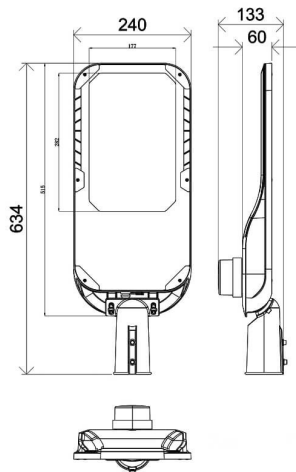

Scheme

Product

Real power (W)	150

Real luminous flux (Lm)	22500

Luminous efficiency (Lm/W)	150

Beam angle (°)	T2 (150°X75°)

Life time (h)	50000h L70B10

IP	65

Electrical class insulation	Class I

Colour	Grey

Control gear included	Yes

Control gear	ON-OFF

Light source	LED

Type of LED	Sanan / SMD3030

Average life time (h)	Up to 100,000hrs LM70,Ta 25°C

Colour temperature (K)	4000

Colour consistency (SDCM)	SDCM<6

CRI	≥70

IK	IK08