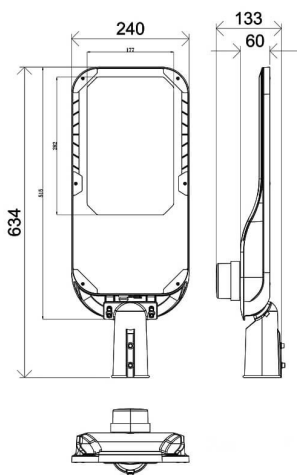

Item code 86.OS11.8473.03

Product type Outdoor

Category Street lights

Family Vialight II

Pictograms

Dimensions

Product dimensions (mm) 240x635x85mm

Scheme

Product

Real power (W) 150

Real luminous flux (Lm) 22500

Luminous efficiency (Lm/W) 150

Beam angle (°) T2 (150°X75°)

Life time (h) 50000h L70B10

IP 65

Electrical class insulation Class I