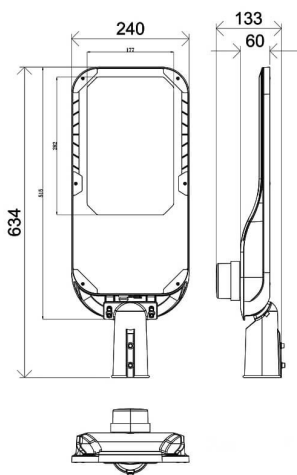

Item code 86.OS11.9471.03

Product type Outdoor

Category Street lights

Family Vialight II

Pictograms

Dimensions

Product dimensions (mm) 240x635x85mm

Scheme

Product

Real power (W) 180

Real luminous flux (Lm) 27000

Luminous efficiency (Lm/W) 150

Beam angle (°) T2 (150°X75°)

Life time (h) 50000h L70B10

IP 65

Electrical class insulation Class I