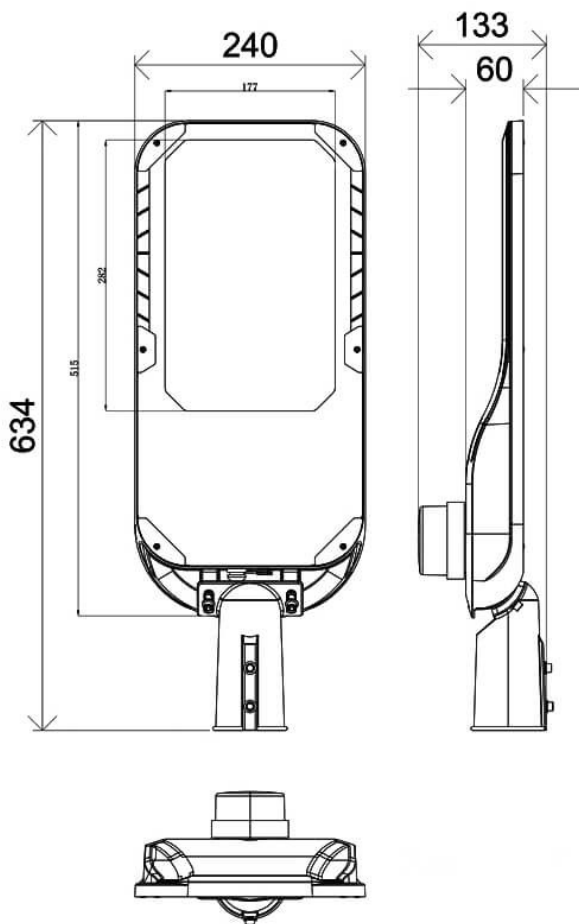

Dimensions

Product dimensions (mm)	240x635x85mm
--------------------------------	---------------------

Scheme

Vialight II

Lavov Street light from the family Vialight II with a power of 180W and an optics T2 (150°X75°) degrees . CCT 4000K. With a total lumen output of 27000lm and a luminous efficiency of 150lm/W.ON-OFF driver. Made in die cast aluminum and finished in Grey color. IP65 and IK IK08 degree of protection.

Item code	86.OS11.9471.03
Product type	Outdoor
Category	Street lights
Family	Vialight II
Pictograms	

Product	
Real power (W)	180
Real luminous flux (Lm)	27000
Luminous efficiency (Lm/W)	150
Beam angle (°)	T2 (150°X75°)
Life time (h)	50000h L70B10
IP	65
Electrical class insulation	Class I
Colour	Grey
Control gear included	Yes
Control gear	ON-OFF
Light source	LED
Type of LED	Sanan / SMD3030
Average life time (h)	Up to 100,000hrs LM70,Ta 25°C
Colour temperature (K)	4000
Colour consistency (SDCM)	SDCM<6
CRI	>70
IK	IK08