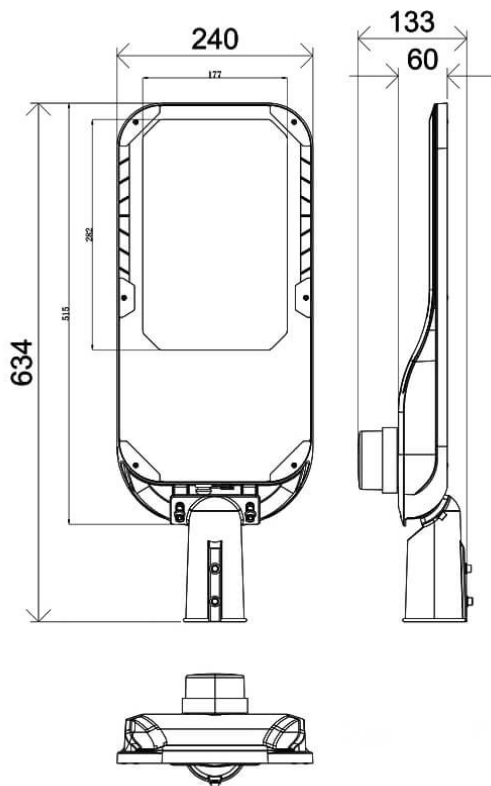

Scheme

Product	
Real power (W)	180
Real luminous flux (Lm)	27000
Luminous efficiency (Lm/W)	150
Beam angle (°)	T2 (150°X75°)
Life time (h)	50000h L70B10
IP	65
Electrical class insulation	Class I
Colour	Grey
Control gear included	Yes
Control gear	DALI
Light source	LED
Type of LED	Sanan / SMD3030
Average life time (h)	Up to 100,000hrs LM70,Ta 25°C
Colour temperature (K)	4000
Colour consistency (SDCM)	SDCM6
CRI	>70
IK	IK08