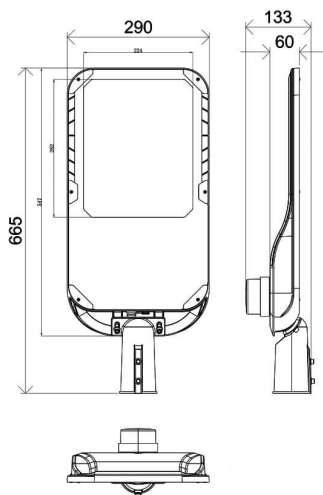

Item code 86.OS11.A471.03

Product type Outdoor

Category Street lights

Family Vialight II

Pictograms

Dimensions

Product dimensions (mm) 290x665x85mm

Scheme

Product

Real power (W) 200

Real luminous flux (Lm) 30000

Luminous efficiency (Lm/W) 150

Beam angle (°) T2 (150°X75°)

Life time (h) 50000h L70B10

IP 65

Electrical class insulation Class I