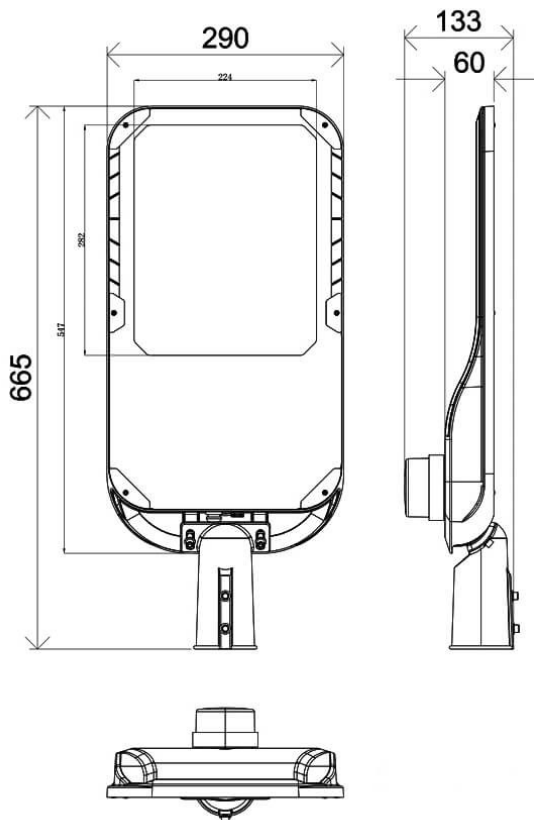

Vialight II

Lavov Street light from the family Vialight II with a power of 200W and an optics T2 (150°X75°) degrees . CCT 4000K. With a total lumen output of 30000lm and a luminous efficiency of 150lm/W.ON-OFF driver. Made in die cast aluminum and finished in Grey color. IP65 and IK IK08 degree of protection.

Item code	86.OS11.A471.03
Product type	Outdoor
Category	Street lights
Family	Vialight II
Pictograms	

Dimensions

Product dimensions (mm) **290x665x85mm**

Scheme

Product	
Real power (W)	200
Real luminous flux (Lm)	30000
Luminous efficiency (Lm/W)	150
Beam angle (°)	T2 (150°X75°)
Life time (h)	50000h L70B10
IP	65
Electrical class insulation	Class I
Colour	Grey
Control gear included	Yes
Control gear	ON-OFF
Light source	LED
Type of LED	Sanan / SMD3030
Average life time (h)	Up to 100,000hrs LM70,Ta 25°C
Colour temperature (K)	4000
Colour consistency (SDCM)	SDCM6
CRI	>70
IK	IK08