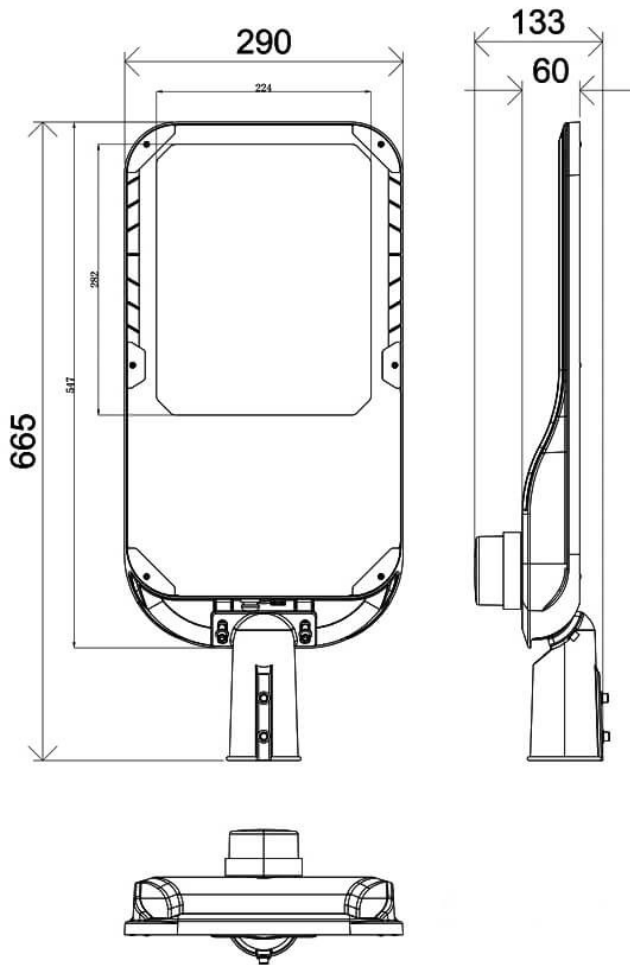

Dimensions	
Product dimensions (mm)	290x665x85mm

Scheme

Vialight II

Lavov Street light from the family Vialight II with a power of 200W and an optics T2 (150°X75°) degrees . CCT 4000K. With a total lumen output of 30000lm and a luminous efficiency of 150lm/W.ON-OFF driver. Made in die cast aluminum and finished in Grey color. IP65 and IK IK08 degree of protection.

Item code	86.OS11.A471.03
Product type	Outdoor
Category	Street lights
Family	Vialight II
Pictograms	

Product	
Real power (W)	200
Real luminous flux (Lm)	30000
Luminous efficiency (Lm/W)	150
Beam angle (°)	T2 (150°X75°)
Life time (h)	50000h L70B10
IP	65
Electrical class insulation	Class I
Colour	Grey
Control gear included	Yes
Control gear	ON-OFF
Light source	LED
Type of LED	Sanan / SMD3030
Average life time (h)	Up to 100,000hrs LM70,Ta 25°C
Colour temperature (K)	4000
Colour consistency (SDCM)	SDCM<6
CRI	>70
IK	IK08