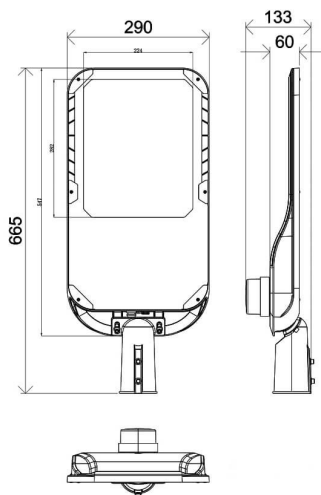

Item code 86.OS11.A473.03

Product type Outdoor

Category Street lights

Family Vialight II

Pictograms

Dimensions

Product dimensions (mm) 290x665x85mm

Scheme

Product

Real power (W) 200

Real luminous flux (Lm) 30000

Luminous efficiency (Lm/W) 150

Beam angle (°) T2 (150°X75°)

Life time (h) 50000h L70B10

IP 65

Electrical class insulation Class I