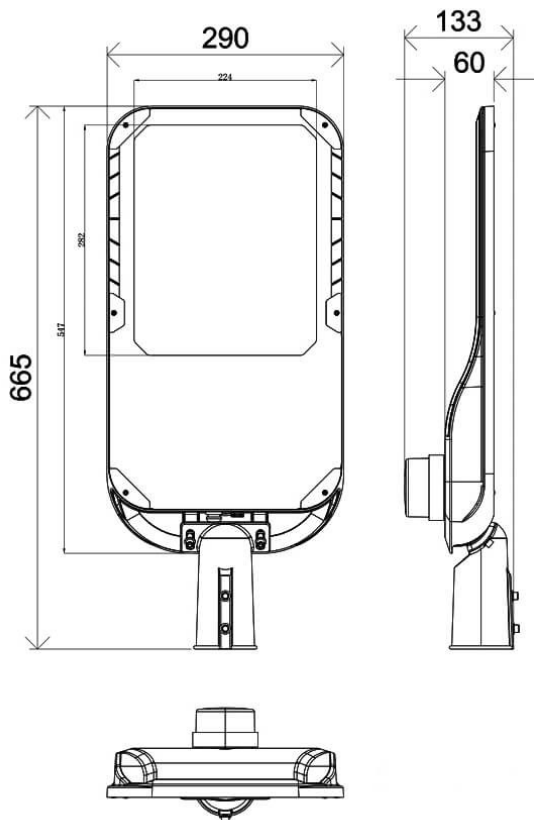

Vialight II

Lavov Street light from the family Vialight II with a power of 240W and an optics T2 (150°X75°) degrees . CCT 4000K. With a total lumen output of 38400lm and a luminous efficiency of 160lm/W.ON-OFF driver. Made in die cast aluminum and finished in Grey color. IP65 and IK IK08 degree of protection.

Item code	86.OS11.B471.03
Product type	Outdoor
Category	Street lights
Family	Vialight II
Pictograms	

Dimensions

Product dimensions (mm) **290x665x85mm**

Scheme

Product	
Real power (W)	240
Real luminous flux (Lm)	38400
Luminous efficiency (Lm/W)	160
Beam angle (&ordm;)	T2 (150°X75°)
Life time (h)	50000h L70B10
IP	65
Electrical class insulation	Class I
Colour	Grey
Control gear included	Yes
Control gear	ON-OFF
Light source	LED
Type of LED	Sanan / SMD3030
Average life time (h)	Up to 100,000hrs LM70,Ta 25°C
Colour temperature (K)	4000
Colour consistency (SDCM)	SDCM<6
CRI	>70
IK	IK08