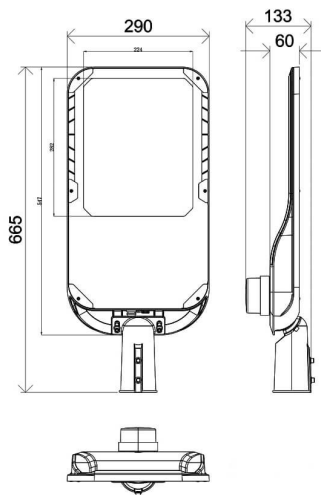

Scheme

Product

Real power (W)	240

Real luminous flux (Lm)	38400

Luminous efficiency (Lm/W)	160

Beam angle (°)	T2 (150°X75°)

Life time (h)	50000h L70B10

IP	65

Electrical class insulation	Class I

Colour	Grey

Control gear included	Yes

Control gear	ON-OFF

Light source	LED

Type of LED	Sanan / SMD3030

Average life time (h)	Up to 100,000hrs LM70,Ta 25°C

Colour temperature (K)	4000

Colour consistency (SDCM)	SDCM<6

CRI	>70

IK	IK08