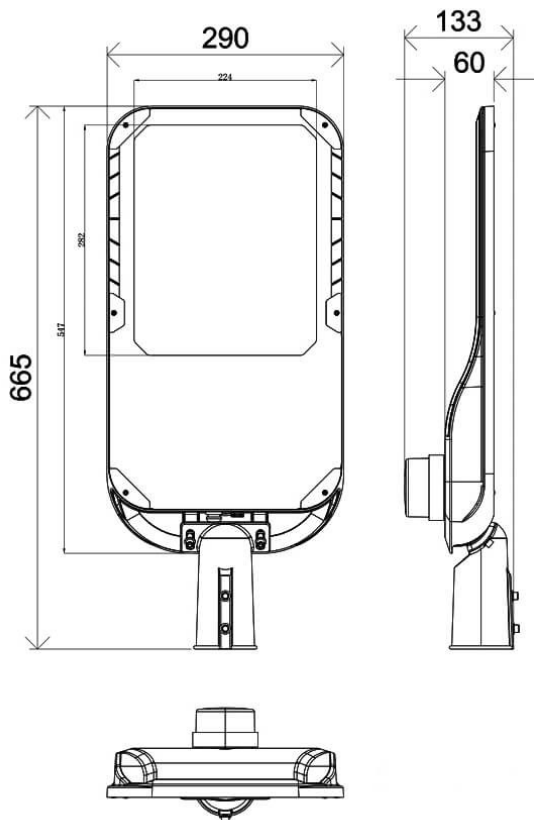

Vialight II

Lavov Street light from the family Vialight II with a power of 240W and an optics T2 (150°X75°) degrees . CCT 4000K. With a total lumen output of 38400lm and a luminous efficiency of 160lm/W.ON-OFF driver. Made in die cast aluminum and finished in Grey color. IP65 and IK IK08 degree of protection.

Item code	86.OS11.B471.03
Product type	Outdoor
Category	Street lights
Family	Vialight II
Pictograms	

Dimensions

Product dimensions (mm) **290x665x85mm**

Scheme

Product	
Real power (W)	240
Real luminous flux (Lm)	38400
Luminous efficiency (Lm/W)	160
Beam angle (°)	T2 (150°X75°)
Life time (h)	50000h L70B10
IP	65
Electrical class insulation	Class I
Colour	Grey
Control gear included	Yes
Control gear	ON-OFF
Light source	LED
Type of LED	Sanan / SMD3030
Average life time (h)	Up to 100,000hrs LM70,Ta 25°C
Colour temperature (K)	4000
Colour consistency (SDCM)	SDCM6
CRI	>70
IK	IK08