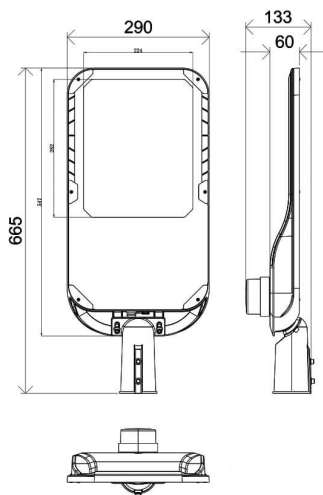

Vialight II

Lavov Street light from the family Vialight II with a power of 240W and an optics T2 (150°X75°) degrees . CCT 4000K. With a total lumen output of 38400lm and a luminous efficiency of 160lm/W.ON-OFF driver. Made in die cast aluminum and finished in Grey color. IP65 and IK IK08 degree of protection.

Item code 86.OS11.B471.03

Product type Outdoor

Category Street lights

Family Vialight II

Pictograms

Dimensions

Product dimensions (mm) 290x665x85mm

Scheme

Product

Real power (W) 240

Real luminous flux (Lm) 38400

Luminous efficiency (Lm/W) 160

Beam angle (°) T2 (150°X75°)

Life time (h) 50000h L70B10

IP 65

Electrical class insulation Class I