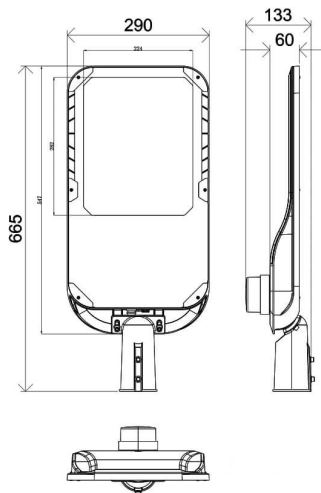

Vialight II

Lavov Street light from the family Vialight II with a power of 240W and an optics T2 (150°X75°) degrees . CCT 4000K. With a total lumen output of 38400lm and a luminous efficiency of 160lm/W.DALI driver. Made in die cast aluminum and finished in Grey color. IP65 and IK IK08 degree of protection.

Item code 86.OS11.B473.03

Product type Outdoor

Category Street lights

Family Vialight II

Pictograms

Dimensions

Product dimensions (mm) 290x665x85mm

Scheme

Product

Real power (W) 240

Real luminous flux (Lm) 38400

Luminous efficiency (Lm/W) 160

Beam angle (°) T2 (150°X75°)

Life time (h) 50000h L70B10

IP 65

Electrical class insulation Class I