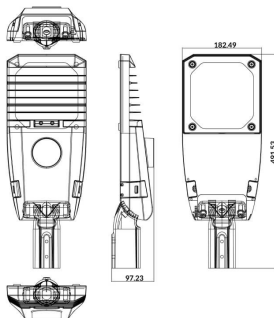

Scheme

Product

Real power (W)	30

Real luminous flux (Lm)	4500

Luminous efficiency (Lm/W)	150

Beam angle (°)	T1

Life time (h)	70000h L70B10

IP	66

Electrical class insulation	Class I

Colour	grey

Control gear included	yes

Control gear	DALI

Light source	LED

Type of LED	LUMILEDS 3030

Average life time (h)	Up to 100,000hrs LM70,Ta 25°C

Colour temperature (K)	4000

Colour consistency (SDCM)	SDCM<6

CRI	>80

IK	IK08