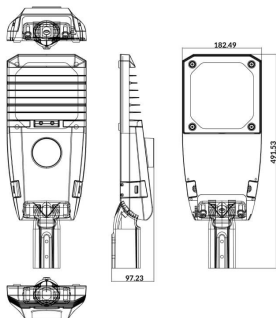

Scheme

Product

Real power (W)	40

Real luminous flux (Lm)	6000

Luminous efficiency (Lm/W)	150

Beam angle (°)	T2

Life time (h)	70000h L70B10

IP	66

Electrical class insulation	Class I

Colour	grey

Control gear included	yes

Control gear	ON-OFF

Light source	LED

Type of LED	LUMILEDS 3030

Average life time (h)	Up to 100,000hrs LM70,Ta 25°C

Colour temperature (K)	4000

Colour consistency (SDCM)	SDCM<6

CRI	>80

IK	IK08