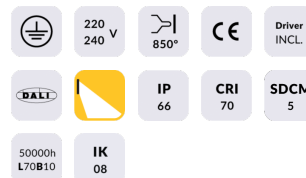

### Voyager II

Lavov Street light from the family Voyager II with a power of 40W and an optics type T2 . CCT 4000K. With a total lumen output of 6000lm and a luminous efficiency of 150lm/W.DALI driver. Made in die cast aluminum and finished in grey color. IP66 and IK08 degree of protection.

### Dimensions

**Product dimensions (mm)**    **419\*182\*100MM**