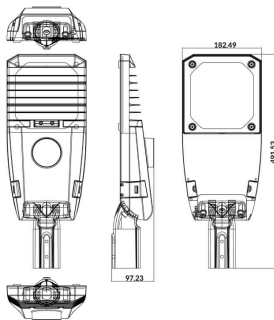

Scheme

Product

Real power (W)	60

Real luminous flux (Lm)	9000

Luminous efficiency (Lm/W)	150

Beam angle (°)	T1

Life time (h)	70000h L70B10

IP	66

Electrical class insulation	Class I

Colour	grey

Control gear included	yes

Control gear	DALI

Light source	LED

Type of LED	LUMILEDS 3030

Average life time (h)	Up to 100,000hrs LM70,Ta 25°C

Colour temperature (K)	4000

Colour consistency (SDCM)	SDCM<6

CRI	>80

IK	IK08