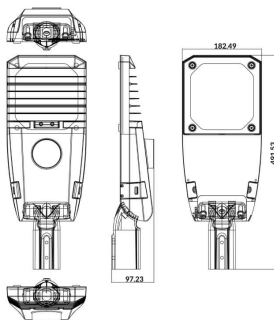

Scheme

Product

Real power (W)	60

Real luminous flux (Lm)	9000

Luminous efficiency (Lm/W)	150

Beam angle (°)	T2

Life time (h)	70000h L70B10

IP	66

Electrical class insulation	Class I

Colour	grey

Control gear included	yes

Control gear	ON-OFF

Light source	LED

Type of LED	LUMILEDS 3030

Average life time (h)	Up to 100,000hrs LM70,Ta 25°C

Colour temperature (K)	4000

Colour consistency (SDCM)	SDCM<6

CRI	>80

IK	IK08