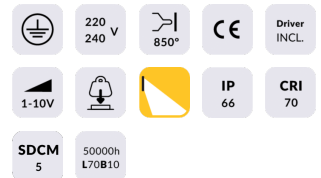

### Voyager II

Lavov Street light from the family Voyager with a power of 60W and an optics type T3 . CCT 4000K. With a total lumen output of 9000lm and a luminous efficiency of 150lm/W.ON-OFF driver. Made in die cast aluminum and finished in grey color. IP66 and IK08 degree of protection.

### Dimensions

**Product dimensions (mm) 419\*182\*100MM**