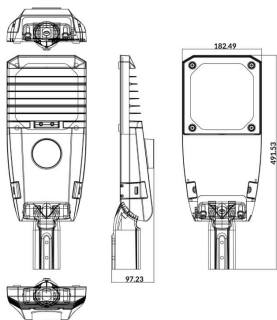

Scheme

Product

Real power (W)	60

Real luminous flux (Lm)	9000

Luminous efficiency (Lm/W)	150

Beam angle (°)	T3

Life time (h)	70000h L70B10

IP	66

Electrical class insulation	Class I

Colour	grey

Control gear included	yes

Control gear	ON-OFF

Light source	LED

Type of LED	LUMILEDS 3030

Average life time (h)	Up to 100,000hrs LM70,Ta 25°C

Colour temperature (K)	4000

Colour consistency (SDCM)	SDCM<6

CRI	>80

IK	IK08