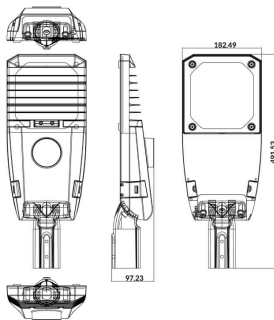

Scheme

Product

Real power (W)	60

Real luminous flux (Lm)	9000

Luminous efficiency (Lm/W)	150

Beam angle (°)	T3

Life time (h)	70000h L70B10

IP	66

Electrical class insulation	Class I

Colour	grey

Control gear included	yes

Control gear	ON-OFF

Light source	LED

Type of LED	LUMILEDS 3030

Average life time (h)	Up to 100,000hrs LM70,Ta 25°C

Colour temperature (K)	4000

Colour consistency (SDCM)	SDCM<6

CRI	>80

IK	IK08