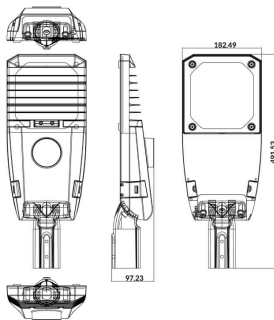

Scheme

Product

Real power (W)	60

Real luminous flux (Lm)	9000

Luminous efficiency (Lm/W)	150

Beam angle (°)	T3

Life time (h)	70000h L70B10

IP	66

Electrical class insulation	Class I

Colour	grey

Control gear included	yes

Control gear	DALI

Light source	LED

Type of LED	LUMILEDS 3030

Average life time (h)	Up to 100,000hrs LM70,Ta 25°C

Colour temperature (K)	4000

Colour consistency (SDCM)	SDCM<6

CRI	>80

IK	IK08