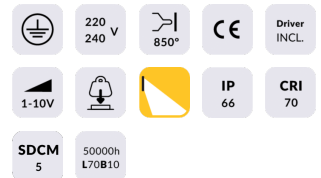

### Voyager II

Lavov Street light from the family Voyager with a power of 60W and an optics type T3 . CCT 4000K. With a total lumen output of 9000lm and a luminous efficiency of 150lm/W.DALI driver. Made in die cast aluminum and finished in grey color. IP66 and IK08 degree of protection.

### Dimensions

**Product dimensions (mm)**    **419\*182\*100MM**