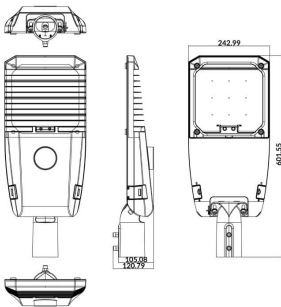

Scheme

Product

Real power (W)	90

Real luminous flux (Lm)	13500

Luminous efficiency (Lm/W)	150

Beam angle (°)	T1

Life time (h)	70000h L70B10

IP	66

Electrical class insulation	Class I

Colour	grey

Control gear included	yes

Control gear	ON-OFF

Light source	LED

Type of LED	LUMILEDS 3030

Average life time (h)	Up to 100,000hrs LM70,Ta 25°C

Colour temperature (K)	4000

Colour consistency (SDCM)	SDCM<6

CRI	>80

IK	IK08