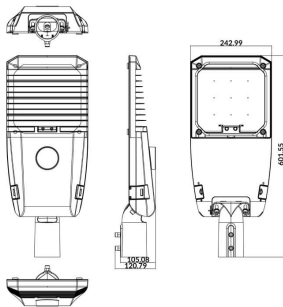

Scheme

Product

Real power (W)	90

Real luminous flux (Lm)	13500

Luminous efficiency (Lm/W)	150

Beam angle (°)	T3

Life time (h)	70000h L70B10

IP	66

Electrical class insulation	Class I

Colour	grey

Control gear included	yes

Control gear	ON-OFF

Light source	LED

Type of LED	LUMILEDS 3030

Average life time (h)	Up to 100,000hrs LM70,Ta 25°C

Colour temperature (K)	4000

Colour consistency (SDCM)	SDCM<6

CRI	>80

IK	IK08