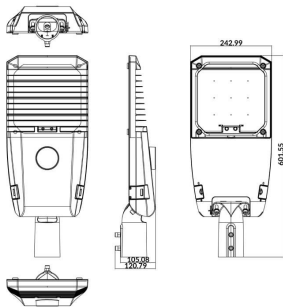

Scheme

Product

Real power (W)	100

Real luminous flux (Lm)	15000

Luminous efficiency (Lm/W)	150

Beam angle (°)	T2

Life time (h)	70000h L70B10

IP	66

Electrical class insulation	Class I

Colour	grey

Control gear included	yes

Control gear	ON-OFF

Light source	LED

Type of LED	LUMILEDS 3030

Average life time (h)	Up to 100,000hrs LM70,Ta 25°C

Colour temperature (K)	4000

Colour consistency (SDCM)	SDCM<6

CRI	>80

IK	IK08