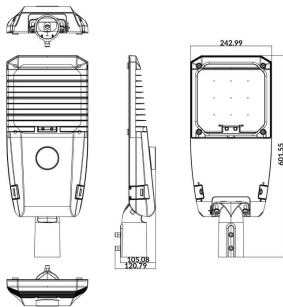

Scheme

Product

Real power (W)	120

Real luminous flux (Lm)	18000

Luminous efficiency (Lm/W)	150

Beam angle (°)	T2

Life time (h)	70000h L70B10

IP	66

Electrical class insulation	Class I

Colour	grey

Control gear included	yes

Control gear	DALI

Light source	LED

Type of LED	LUMILEDS 3030

Average life time (h)	Up to 100,000hrs LM70,Ta 25°C

Colour temperature (K)	4000

Colour consistency (SDCM)	SDCM<6

CRI	>80

IK	IK08