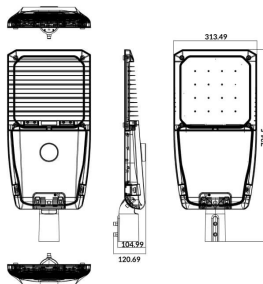

Scheme

Product

Real power (W)	150

Real luminous flux (Lm)	22500

Luminous efficiency (Lm/W)	150

Beam angle (°)	T2

Life time (h)	70000h L70B10

IP	66

Electrical class insulation	Class I

Colour	grey

Control gear included	yes

Control gear	DALI

Light source	LED

Type of LED	LUMILEDS 3030

Average life time (h)	Up to 100,000hrs LM70,Ta 25°C

Colour temperature (K)	4000

Colour consistency (SDCM)	SDCM<6

CRI	>80

IK	IK08