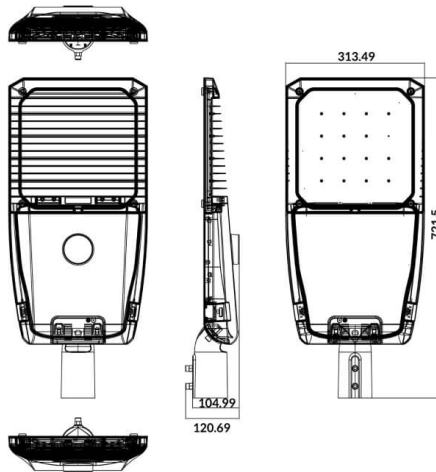

Scheme

Product	
Real power (W)	180
Real luminous flux (Lm)	27000
Luminous efficiency (Lm/W)	150
Beam angle (°)	T1
Life time (h)	70000h L70B10
IP	66
Electrical class insulation	Class I
Colour	grey
Control gear included	yes
Control gear	ON-OFF
Light source	LED
Type of LED	LUMILEDS 3030
Average life time (h)	Up to 100,000hrs LM70,Ta 25°C
Colour temperature (K)	4000
Colour consistency (SDCM)	SDCM6
CRI	>80
IK	IK08