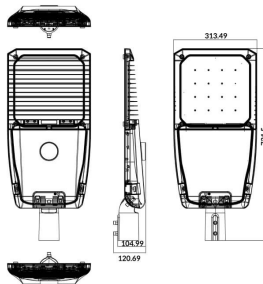

Scheme

Product

Real power (W)	180

Real luminous flux (Lm)	27000

Luminous efficiency (Lm/W)	150

Beam angle (°)	T3

Life time (h)	70000h L70B10

IP	66

Electrical class insulation	Class I

Colour	grey

Control gear included	yes

Control gear	ON-OFF

Light source	LED

Type of LED	LUMILEDS 3030

Average life time (h)	Up to 100,000hrs LM70,Ta 25°C

Colour temperature (K)	4000

Colour consistency (SDCM)	SDCM<6

CRI	>80

IK	IK08