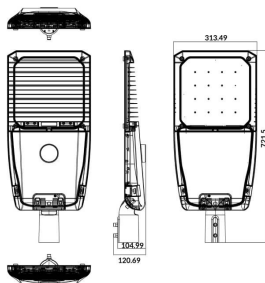

Scheme

Product

Real power (W)	200

Real luminous flux (Lm)	30000

Luminous efficiency (Lm/W)	150

Beam angle (°)	T3

Life time (h)	70000h L70B10

IP	66

Electrical class insulation	Class I

Colour	grey

Control gear included	yes

Control gear	ON-OFF

Light source	LED

Type of LED	LUMILEDS 3030

Average life time (h)	Up to 100,000hrs LM70,Ta 25°C

Colour temperature (K)	4000

Colour consistency (SDCM)	SDCM<6

CRI	>80

IK	IK08