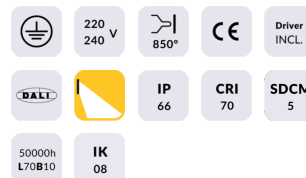

### Voyager II

Lavov Street light from the family Voyager II with a power of 200W and an optics type T3 . CCT 4000K. With a total lumen output of 30000lm and a luminous efficiency of 150lm/W.ON-OFF driver. Made in die cast aluminum and finished in grey color. IP66 and IK08 degree of protection.

### Dimensions

**Product dimensions (mm)**    **721\*313\*120MM**