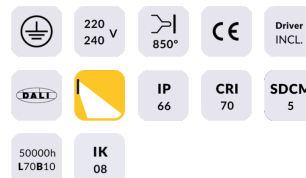

### Voyager II

Lavov Street light from the family Voyager II with a power of 240W and an optics type T1 . CCT 4000K. With a total lumen output of 36000lm and a luminous efficiency of 150lm/W.DALI driver. Made in die cast aluminum and finished in grey color. IP66 and IK08 degree of protection.

### Dimensions

**Product dimensions (mm)**    **721\*313\*120MM**