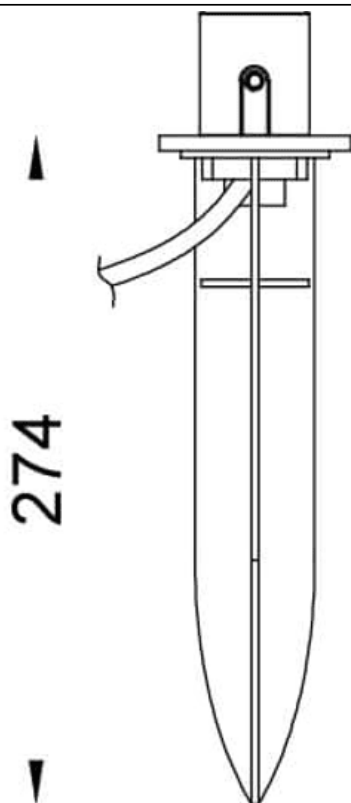

**Quadro accessories**

Lavov spike accessory in ABS for the family Quadro models

86.OSP4.1***.** , 86.OSP4.2***.**and 86.OSP4.3***.**

Item code	86.OSP4.0001.03
Product type	Outdoor
Category	Spike Spot Light
Family	Quadro
Subfamily	Quadro accessories
Pictograms	

Scheme

Product	
Colour	grey