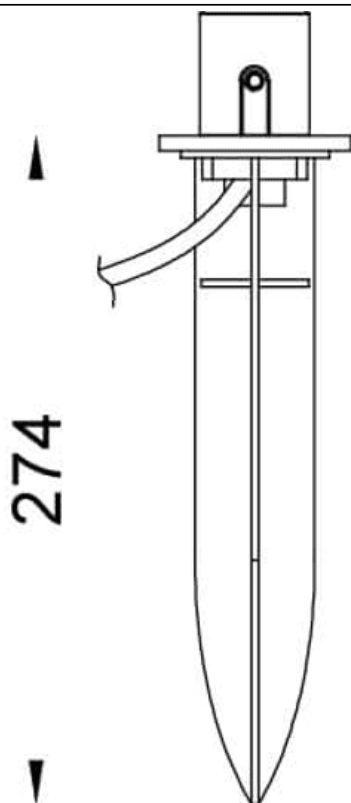

**Quadro accessories**

Lavov spike accessory in ABS for the family Quadro models  
86.OSP4.1\*\*\*.\*\* , 86.OSP4.2\*\*\*.\*\*and 86.OSP4.3\*\*\*.\*\*

<b>Item code</b>	<b>86.OSP4.0001.03</b>
<b>Product type</b>	<b>Outdoor</b>
<b>Category</b>	<b>Spike Spot Light</b>
<b>Family</b>	<b>Quadro</b>
<b>Subfamily</b>	<b>Quadro accessories</b>
<b>Pictograms</b>	

**Scheme**

<b>Product</b>	
<b>Colour</b>	<b>grey</b>