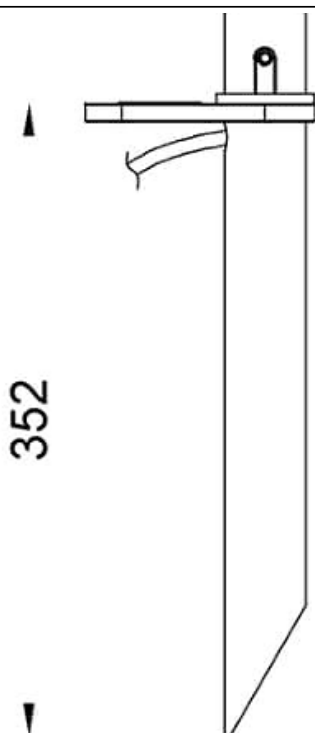

Quadro accessories

Lavov spike accessory in ABS for the family Quadro model

86.OSP4.4***.**

Item code	86.OSP4.0002.03
Product type	Outdoor
Category	Spike Spot Light
Family	Quadro
Subfamily	Quadro accessories
Pictograms	

Scheme

Product	
Colour	grey