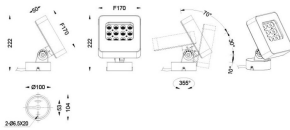

Quadro

Lavov spike spotlight from the family Quadro with a power of 36W and a 25 degrees beam angle. With a CCT of RGB K. Made of die cast aluminium and finished in grey color. IP66 degree of protection.ON-OFF driver.

Item code 86.OSP4.1011.03

Product type Outdoor

Category Spike Spot Light

Family Quadro

Pictograms

Scheme

Product

Real power (W) 36

Real luminous flux (Lm) 2413

Luminous efficiency (Lm/W) 67.027777777778

Beam angle (°) 25

IP 66

Electrical class insulation Class I

Colour grey

Chip Brand Osram

Control gear included YES