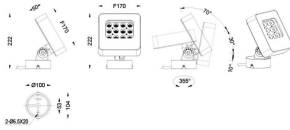

Scheme

Product

Real power (W) 36

Real luminous flux (Lm) 2413

Luminous efficiency (Lm/W) 67.02777777777777

Beam angle (°) 25

IP 66

Electrical class insulation Class I

Colour grey

Control gear included YES

Control gear ON-OFF

Light source LED

Type of LED OSRAM "RGB 3in1 DMX512"

Average life time (h) 50000h L70B10

Colour temperature (K) RGB

Colour consistency (SDCM) SDCM<3

CRI 80

IK IK08