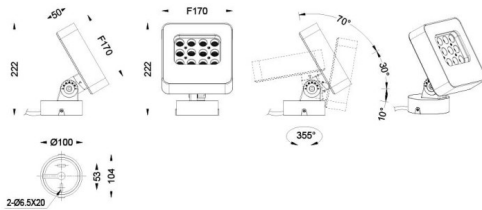

Quadro

Lavov spike spotlight from the family Quadro with a power of 30W and a 25 degrees beam angle. With a CCT of RGB . Made of die cast aluminium and finished in grey color. IP66 degree of protection.ON-OFF driver.

Scheme

Item code	86.OSP4.1011.03
Product type	Outdoor
Category	Spike Spot Light
Family	Quadro
Subfamily	Quadro
Pictograms	

Product	
Real power (W)	30
Real luminous flux (Lm)	1170
Luminous efficiency (Lm/W)	39
Beam angle (°)	25
IP	66
Electrical class insulation	Class I
Colour	grey
Control gear included	YES
Control gear	ON-OFF
Light source	LED
Type of LED	OSRAM "RGB3in1 DMX512"
Average life time (h)	50000h L70B10
Colour temperature (K)	RGB 3in 1
Colour consistency (SDCM)	SDCM3
CRI	80
IK	IK05