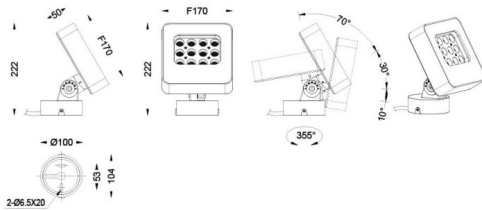

Quadro

Lavov spike spotlight from the family Quadro with a power of 36W and a 25 degrees beam angle. With a CCT of RGB K. Made of die cast aluminium and finished in grey color. IP66 degree of protection.ON-OFF driver.

Item code	86.OSP4.1011.03
Product type	Outdoor
Category	Spike Spot Light
Family	Quadro

Pictograms

Scheme

Product	
Real power (W)	36
Real luminous flux (Lm)	2413
Luminous efficiency (Lm/W)	67.02777777777999
Beam angle (°)	25
IP	66
Electrical class insulation	Class I
Colour	grey
Control gear included	YES
Control gear	ON-OFF
Light source	LED
Type of LED	OSRAM "RGB 3in1 DMX512"
Average life time (h)	50000h L70B10
Colour temperature (K)	RGB
Colour consistency (SDCM)	SDCM3
CRI	80
IK	IK08