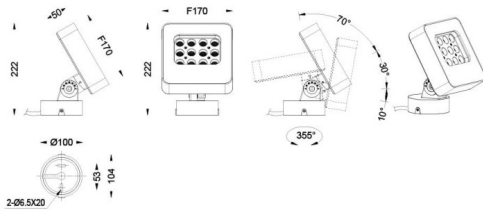

Quadro

Lavov spike spotlight from the family Quadro with a power of 36W and a 25 degrees beam angle. With a CCT of RGB K. Made of die cast aluminium and finished in grey color. IP66 degree of protection.ON-OFF driver.

Scheme

Item code	86.OSP4.1011.03
Product type	Outdoor
Category	Spike Spot Light
Family	Quadro
Subfamily	Quadro
Pictograms	

Product	
Real power (W)	36
Real luminous flux (Lm)	2413
Luminous efficiency (Lm/W)	67.027777777777999
Beam angle (°)	25
IP	66
Electrical class insulation	Class I
Colour	grey
Control gear included	YES
Control gear	ON-OFF
Light source	LED
Type of LED	OSRAM "RGB 3in1 DMX512"
Average life time (h)	50000h L70B10
Colour temperature (K)	RGB
Colour consistency (SDCM)	SDCM3
CRI	80
IK	IK08