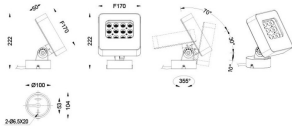

Quadro

Lavov spike spotlight from the family Quadro with a power of 36W and a 25 degrees beam angle. With a CCT of RGB K. Made of die cast aluminium and finished in grey color. IP66 degree of protection.ON-OFF driver.

Item code	86.OSP4.1011.03
Product type	Outdoor
Category	Spike Spot Light
Family	Quadro
Subfamily	Quadro
Pictograms	

Scheme

Product	
Real power (W)	36
Real luminous flux (Lm)	2413
Luminous efficiency (Lm/W)	67.02777777777777
Beam angle (°)	25
IP	66
Electrical class insulation	Class I
Colour	grey
Control gear included	YES
Control gear	ON-OFF
Light source	LED
Type of LED	OSRAM "RGB 3in1 DMX512"
Average life time (h)	50000h L70B10
Colour temperature (K)	RGB
Colour consistency (SDCM)	SDCM<3
CRI	80
IK	IK08