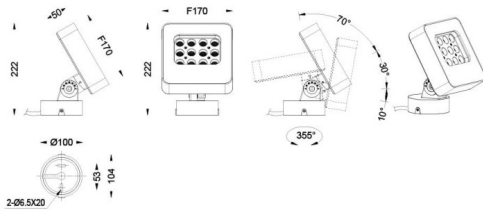

Quadro

Lavov spike spotlight from the family Quadro with a power of 36W and a 40 degrees beam angle. With a CCT of RGB K. Made of die cast aluminium and finished in grey color. IP66 degree of protection.ON-OFF driver.

Scheme

Item code	86.OSP4.1021.03
Product type	Outdoor
Category	Spike Spot Light
Family	Quadro
Pictograms	

Product	
Real power (W)	36
Real luminous flux (Lm)	2212
Luminous efficiency (Lm/W)	61.444444444444002
Beam angle (°)	40
IP	66
Electrical class insulation	Class I
Colour	grey
Control gear included	YES
Control gear	ON-OFF
Light source	LED
Type of LED	OSRAM "RGB 3in1 DMX512"
Average life time (h)	50000h L70B10
Colour temperature (K)	RGB
Colour consistency (SDCM)	SDCM3
CRI	80
IK	IK08