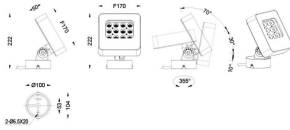

Scheme

Product

Real power (W) 36

Real luminous flux (Lm) 2212

Luminous efficiency (Lm/W) 61.44444444444443

Beam angle (°) 40

IP 66

Electrical class insulation Class I

Colour grey

Control gear included YES

Control gear ON-OFF

Light source LED

Type of LED OSRAM "RGB 3in1 DMX512"

Average life time (h) 50000h L70B10

Colour temperature (K) RGB

Colour consistency (SDCM) SDCM<3

CRI 80

IK IK08