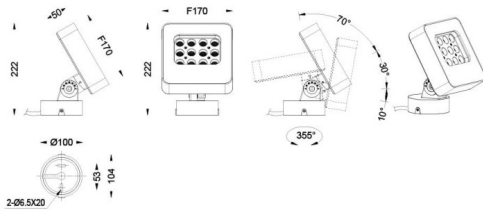

### Quadro

Lavov spike spotlight from the family Quadro with a power of 30W and a 40 degrees beam angle. With a CCT of RGB. Made of die cast aluminium and finished in grey color. IP66 degree of protection.ON-OFF driver.

### Scheme

<b>Item code</b>	<b>86.OSP4.1021.03</b>
<b>Product type</b>	<b>Outdoor</b>
<b>Category</b>	<b>Spike Spot Light</b>
<b>Family</b>	<b>Quadro</b>
<b>Subfamily</b>	<b>Quadro</b>
<b>Pictograms</b>	

<b>Product</b>	
<b>Real power (W)</b>	<b>30</b>
<b>Real luminous flux (Lm)</b>	<b>1140</b>
<b>Luminous efficiency (Lm/W)</b>	<b>38</b>
<b>Beam angle (°)</b>	<b>40</b>
<b>IP</b>	<b>66</b>
<b>Electrical class insulation</b>	<b>Class I</b>
<b>Colour</b>	<b>grey</b>
<b>Control gear included</b>	<b>YES</b>
<b>Control gear</b>	<b>ON-OFF</b>
<b>Light source</b>	<b>LED</b>
<b>Type of LED</b>	<b>OSRAM "RGB3in1 DMX512"</b>
<b>Average life time (h)</b>	<b>50000h L70B10</b>
<b>Colour temperature (K)</b>	<b>RGB 3in1</b>
<b>Colour consistency (SDCM)</b>	<b>SDCM3</b>
<b>CRI</b>	<b>80</b>
<b>IK</b>	<b>IK05</b>