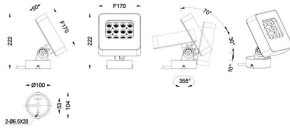

Quadro

Lavov spike spotlight from the family Quadro with a power of 36W and a 40 degrees beam angle. With a CCT of RGB K. Made of die cast aluminium and finished in grey color. IP66 degree of protection.ON-OFF driver.

Item code 86.OSP4.1021.03

Product type Outdoor

Category Spike Spot Light

Family Quadro

Pictograms

Scheme

Product

Real power (W) 36

Real luminous flux (Lm) 2212

Luminous efficiency (Lm/W) 61.4444444444444

Beam angle (°) 40

IP 66

Electrical class insulation Class I

Colour grey

Chip Brand Osram

Control gear included YES