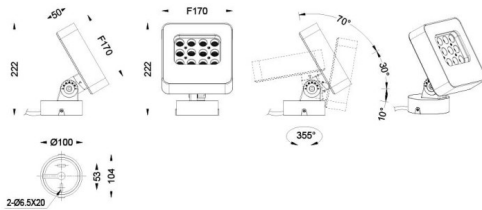

Quadro

Lavov spike spotlight from the family Quadro with a power of 36W and a 40 degrees beam angle. With a CCT of RGB K. Made of die cast aluminium and finished in grey color. IP66 degree of protection.ON-OFF driver.

Scheme

Item code	86.OSP4.1021.03
Product type	Outdoor
Category	Spike Spot Light
Family	Quadro
Subfamily	Quadro

Pictograms		220 240 V		850°	CRI 80	SDCM 3
		Driver INCL.	On Off			
	50000h L70B10	IP 65		335°		90°

Product	
Real power (W)	36
Real luminous flux (Lm)	2212
Luminous efficiency (Lm/W)	61.444444444444002
Beam angle (°)	40
IP	66
Electrical class insulation	Class I
Colour	grey
Control gear included	YES
Control gear	ON-OFF
Light source	LED
Type of LED	OSRAM "RGB 3in1 DMX512"
Average life time (h)	50000h L70B10
Colour temperature (K)	RGB
Colour consistency (SDCM)	SDCM3
CRI	80
IK	IK08