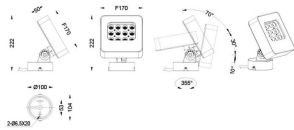

### Quadro

Lavov spike spotlight from the family Quadro with a power of 36W and a 40 degrees beam angle. With a CCT of RGB K. Made of die cast aluminium and finished in grey color. IP66 degree of protection.ON-OFF driver.

Item code	86.OSP4.1021.03
Product type	Outdoor
Category	Spike Spot Light
Family	Quadro
Subfamily	Quadro
Pictograms	

### Scheme

Product	
Real power (W)	36
Real luminous flux (Lm)	2212
Luminous efficiency (Lm/W)	61.444444444444443
Beam angle (°)	40
IP	66
Electrical class insulation	Class I
Colour	grey
Control gear included	YES
Control gear	ON-OFF
Light source	LED
Type of LED	OSRAM "RGB 3in1 DMX512"
Average life time (h)	50000h L70B10
Colour temperature (K)	RGB
Colour consistency (SDCM)	SDCM<3
CRI	80
IK	IK08