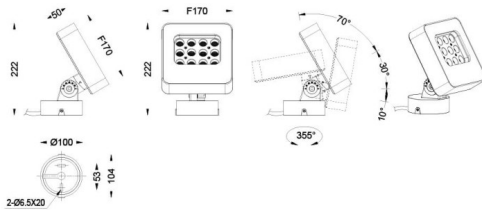

### Quadro

Lavov spike spotlight from the family Quadro with a power of 36W and a 40 degrees beam angle. With a CCT of RGB K. Made of die cast aluminium and finished in grey color. IP66 degree of protection.ON-OFF driver.

Item code	86.OSP4.1021.03
Product type	Outdoor
Category	Spike Spot Light
Family	Quadro
Subfamily	Quadro

Pictograms		220 240 V		850°	CRI 80	SDCM 3
		Driver INCL.	On Off			
	50000h L70B10	IP 65		335°		90°

### Scheme

Product	
Real power (W)	36
Real luminous flux (Lm)	2212
Luminous efficiency (Lm/W)	61.44444444444443
Beam angle (°)	40
IP	66
Electrical class insulation	Class I
Colour	grey
Control gear included	YES
Control gear	ON-OFF
Light source	LED
Type of LED	OSRAM "RGB 3in1 DMX512"
Average life time (h)	50000h L70B10
Colour temperature (K)	RGB
Colour consistency (SDCM)	SDCM<3
CRI	80
IK	IK08