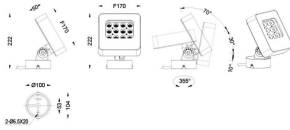

Scheme

Product

Real power (W) 36

Real luminous flux (Lm) 1870

Luminous efficiency (Lm/W) 51.944444444444443

Beam angle (°) 60

IP 66

Electrical class insulation Class I

Colour grey

Control gear included YES

Control gear ON-OFF

Light source LED

Type of LED OSRAM "RGB 3in1 DMX512"

Average life time (h) 50000h L70B10

Colour temperature (K) RGB

Colour consistency (SDCM) SDCM<3

CRI 80

IK IK08