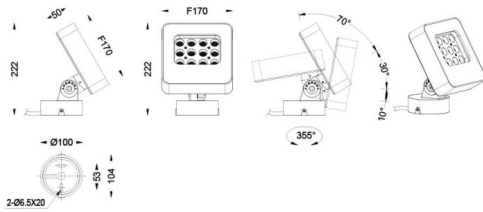

Quadro

Lavov spike spotlight from the family Quadro with a power of 30W and a 60 degrees beam angle. With a CCT of RGB . Made of die cast aluminium and finished in grey color. IP66 degree of protection.ON-OFF driver.

Scheme

Item code	86.OSP4.1031.03
Product type	Outdoor
Category	Spike Spot Light
Family	Quadro
Subfamily	Quadro
Pictograms	

Product	
Real power (W)	30
Real luminous flux (Lm)	1870
Luminous efficiency (Lm/W)	38
Beam angle (°)	60
IP	66
Electrical class insulation	Class I
Colour	grey
Control gear included	YES
Control gear	ON-OFF
Light source	LED
Type of LED	OSRAM "RGB3in1 DMX512"
Average life time (h)	50000h L70B10
Colour temperature (K)	RGB 3in1
Colour consistency (SDCM)	SDCM3
CRI	80
IK	IK05