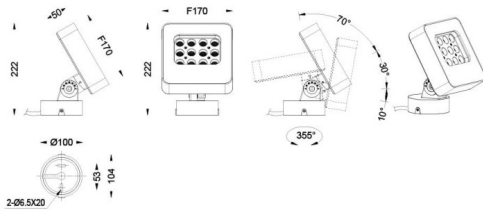

Quadro

Lavov spike spotlight from the family Quadro with a power of 36W and a 60 degrees beam angle. With a CCT of RGB K. Made of die cast aluminium and finished in grey color. IP66 degree of protection.ON-OFF driver.

Scheme

Item code	86.OSP4.1031.03
Product type	Outdoor
Category	Spike Spot Light
Family	Quadro
Pictograms	

Product	
Real power (W)	36
Real luminous flux (Lm)	1870
Luminous efficiency (Lm/W)	51.944444444444002
Beam angle (°)	60
IP	66
Electrical class insulation	Class I
Colour	grey
Control gear included	YES
Control gear	ON-OFF
Light source	LED
Type of LED	OSRAM "RGB 3in1 DMX512"
Average life time (h)	50000h L70B10
Colour temperature (K)	RGB
Colour consistency (SDCM)	SDCM3
CRI	80
IK	IK08