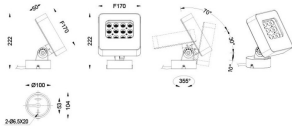

Quadro

Lavov spike spotlight from the family Quadro with a power of 36W and a 60 degrees beam angle. With a CCT of RGB K. Made of die cast aluminium and finished in grey color. IP66 degree of protection.ON-OFF driver.

Item code	86.OSP4.1031.03
Product type	Outdoor
Category	Spike Spot Light
Family	Quadro
Subfamily	Quadro
Pictograms	

Scheme

Product	
Real power (W)	36
Real luminous flux (Lm)	1870
Luminous efficiency (Lm/W)	51.944444444444443
Beam angle (°)	60
IP	66
Electrical class insulation	Class I
Colour	grey
Control gear included	YES
Control gear	ON-OFF
Light source	LED
Type of LED	OSRAM "RGB 3in1 DMX512"
Average life time (h)	50000h L70B10
Colour temperature (K)	RGB
Colour consistency (SDCM)	SDCM<3
CRI	80
IK	IK08