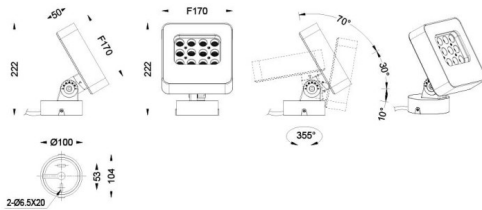

Quadro

Lavov spike spotlight from the family Quadro with a power of 36W and a 60 degrees beam angle. With a CCT of RGB K. Made of die cast aluminium and finished in grey color. IP66 degree of protection.ON-OFF driver.

Scheme

Item code	86.OSP4.1031.03
Product type	Outdoor
Category	Spike Spot Light
Family	Quadro
Subfamily	Quadro
Pictograms	

Product	
Real power (W)	36
Real luminous flux (Lm)	1870
Luminous efficiency (Lm/W)	51.944444444444002
Beam angle (°)	60
IP	66
Electrical class insulation	Class I
Colour	grey
Control gear included	YES
Control gear	ON-OFF
Light source	LED
Type of LED	OSRAM "RGB 3in1 DMX512"
Average life time (h)	50000h L70B10
Colour temperature (K)	RGB
Colour consistency (SDCM)	SDCM3
CRI	80
IK	IK08