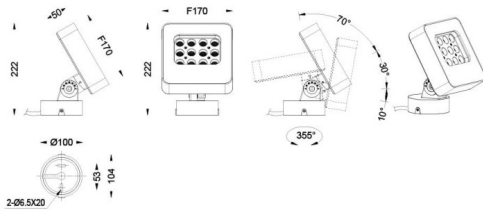

Quadro

Lavov spike spotlight from the family Quadro with a power of 24W and a 15 degrees beam angle. With a CCT of 3000 K. Made of die cast aluminium and finished in grey color. IP66 degree of protection.ON-OFF driver.

Scheme

Item code	86.OSP4.1311.03
Product type	Outdoor
Category	Spike Spot Light
Family	Quadro
Subfamily	Quadro
Pictograms	

Product	
Real power (W)	24
Real luminous flux (Lm)	1920
Luminous efficiency (Lm/W)	80
Beam angle (°)	15
IP	66
Electrical class insulation	Class I
Colour	grey
Control gear included	YES
Control gear	ON-OFF
Light source	LED
Type of LED	OSRAM
Average life time (h)	50000h L70B10
Colour temperature (K)	3000
Colour consistency (SDCM)	SDCM3
CRI	80
IK	IK08