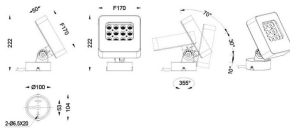

Quadro

Lavov spike spotlight from the family Quadro with a power of 22W and a 15 degrees beam angle. With a CCT of 2700 K. Made of die cast aluminium and finished in grey color. IP66 degree of protection.ON-OFF driver.

Item code 86.OSP4.1311.03

Product type Outdoor

Category Spike Spot Light

Family Quadro

Pictograms

Scheme

Product

Real power (W) 22.26

Real luminous flux (Lm) 1332

Luminous efficiency (Lm/W) 59.838274932615

Beam angle (°) 15

IP 66

Electrical class insulation Class I

Colour grey

Chip Brand Osram

Control gear included YES