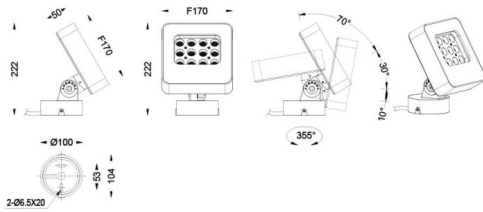

Quadro

Lavov spike spotlight from the family Quadro with a power of 24W and a 15 degrees beam angle. With a CCT of 3000 K. Made of die cast aluminium and finished in grey color. IP66 degree of protection.ON-OFF driver.

Scheme

Item code	86.OSP4.1311.03
Product type	Outdoor
Category	Spike Spot Light
Family	Quadro
Subfamily	Quadro
Pictograms	

Product	
Real power (W)	24
Real luminous flux (Lm)	1920
Luminous efficiency (Lm/W)	80
Beam angle (&ordm;)	15
IP	66
Electrical class insulation	Class I
Colour	grey
Control gear included	YES
Control gear	ON-OFF
Light source	LED
Type of LED	OSRAM
Average life time (h)	50000h L70B10
Colour temperature (K)	3000
Colour consistency (SDCM)	SDCM<3
CRI	80
IK	IK08